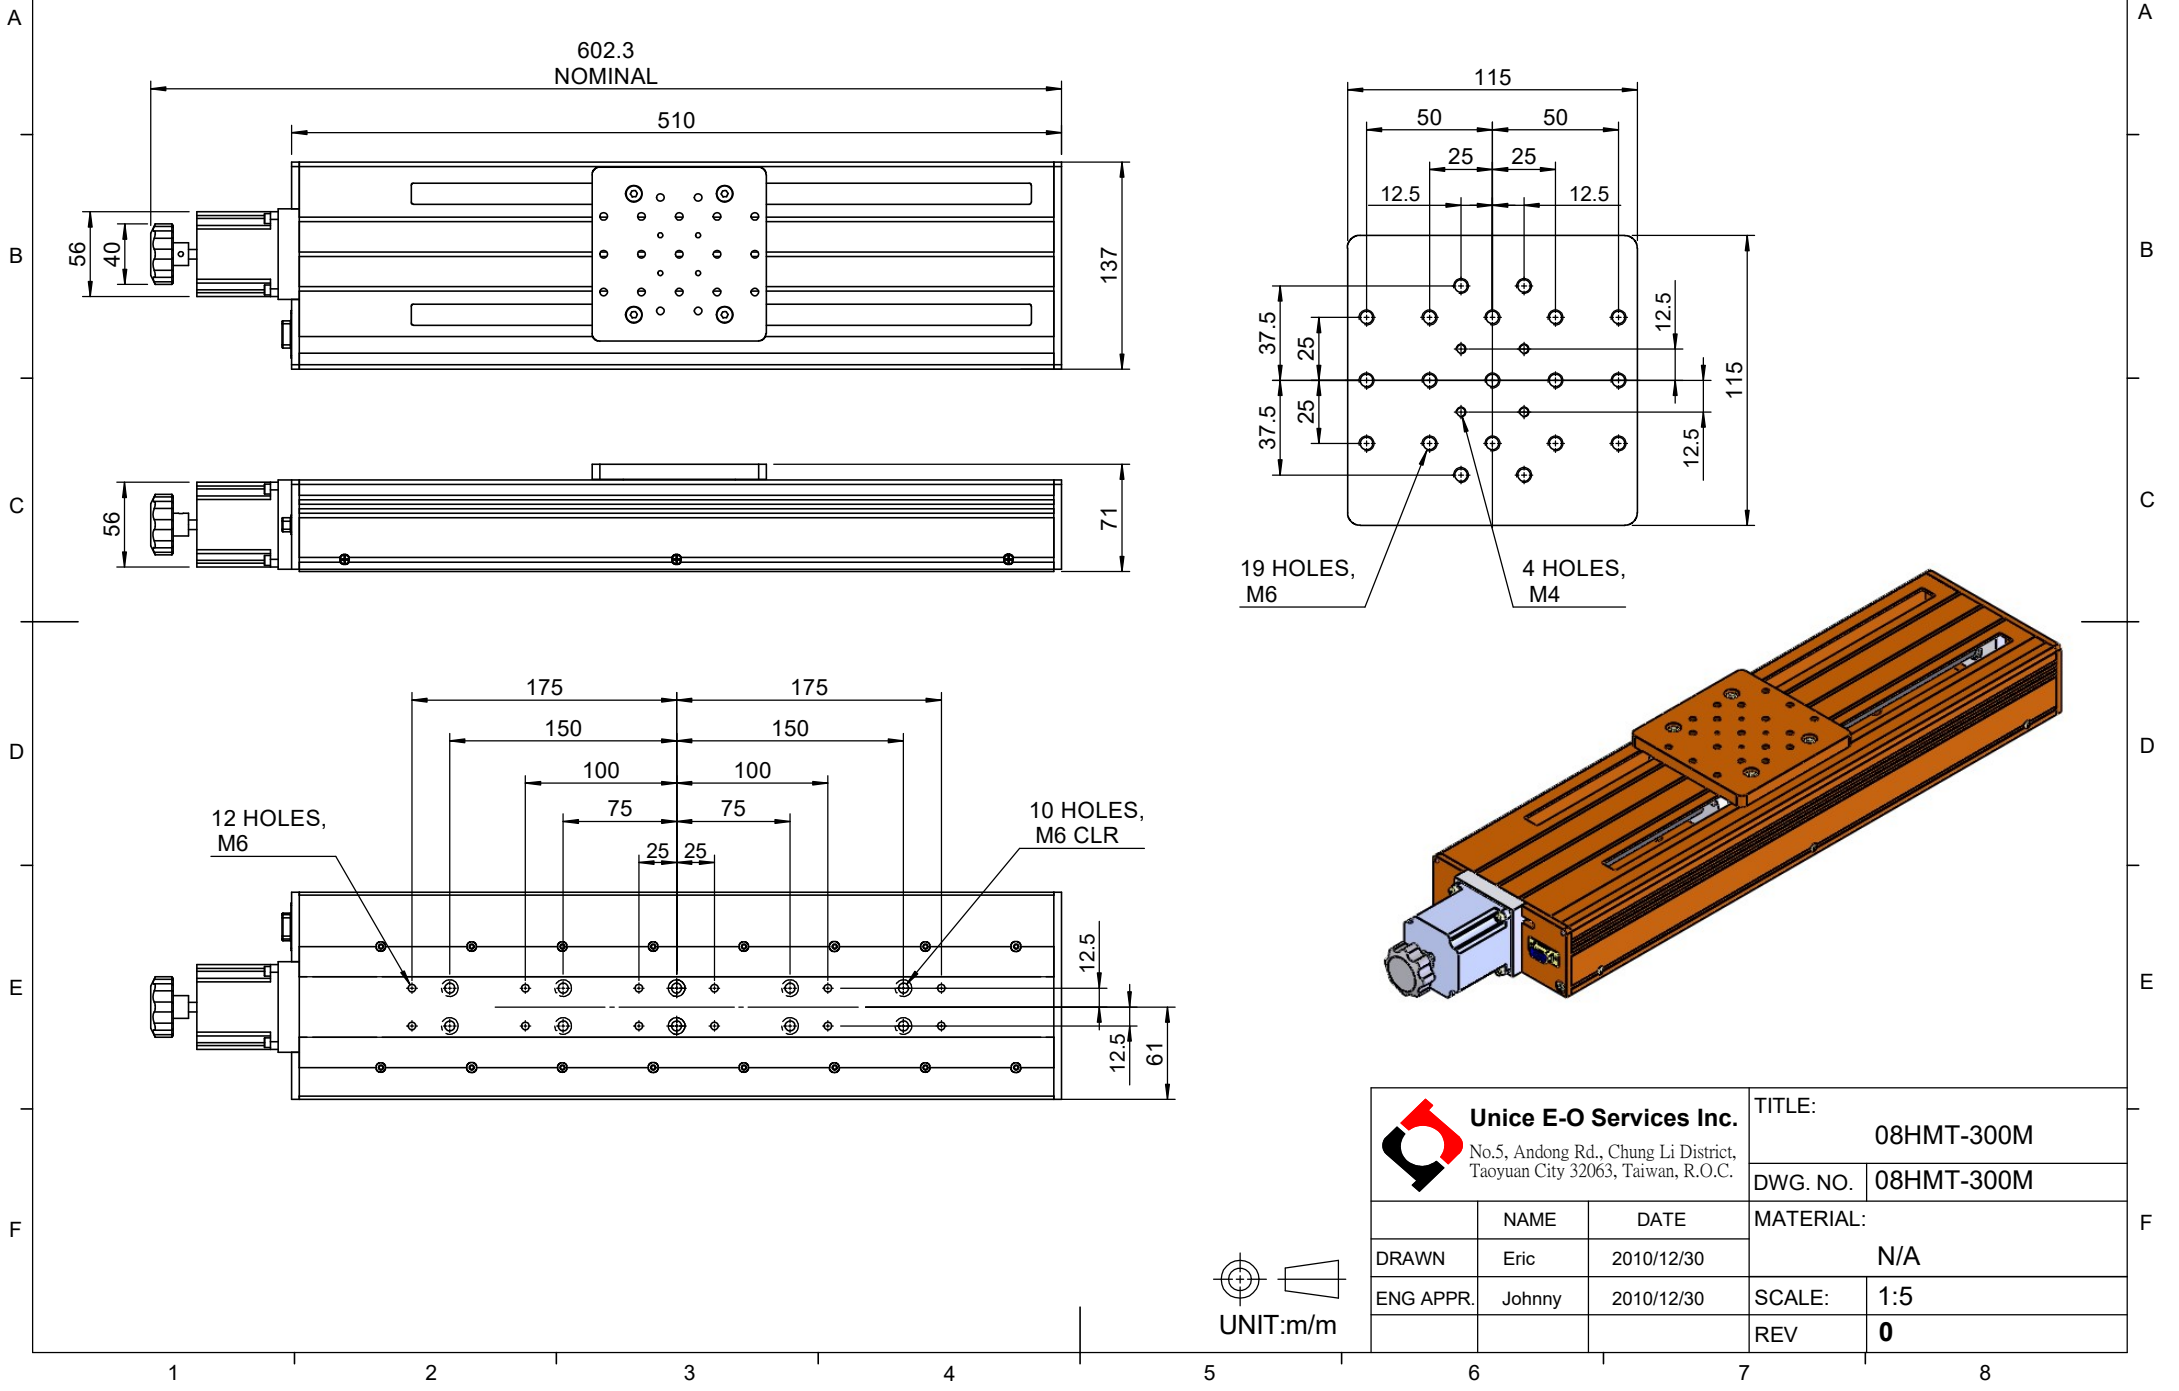

UNIT:m/m

 Unice E-O Services Inc. No.5, Andong Rd., Chung Li District, Taoyuan City 32063, Taiwan, R.O.C.			TITLE: 08HMT-300M	
			DWG. NO.	08HMT-300M
MATERIAL:			N/A	
DRAWN	Eric	2010/12/30	SCALE:	1:5
ENG APPR.	Johnny	2010/12/30	REV	0