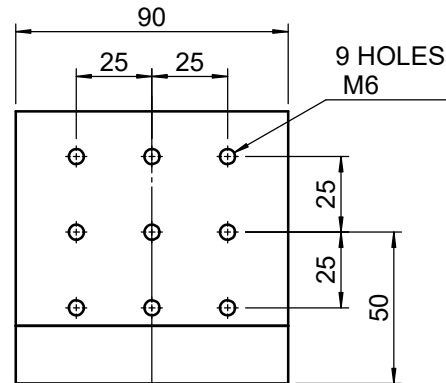

 <b>Unice E-O Services Inc.</b> No.5, Andong Rd., Chung Li District, Taoyuan City 32063, Taiwan, R.O.C.			TITLE:	
			07UMP-1M	
			DWG. NO.	07UMP-1M
			MATERIAL:	N/A
DRAWN	Eric	2010/12/30	SCALE:	1:2.5
ENG APPR.	Johnny	2010/12/30	REV	0