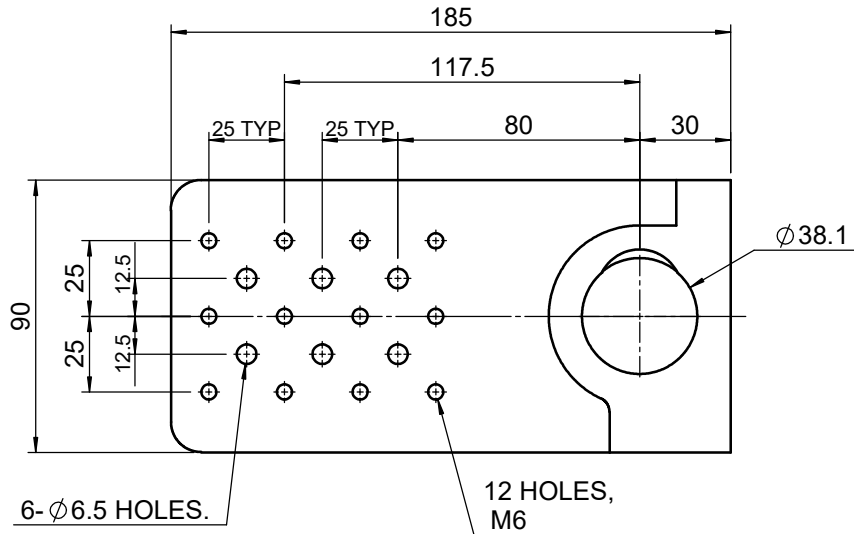

 <b>Unice E-O Services Inc.</b> No.5, Andong Rd., Chung Li District, Taoyuan City 32063, Taiwan, R.O.C.			TITLE:	
			07UMP-1M	
			DWG. NO.	07UMP-1M
			MATERIAL:	N/A
DRAWN	Eric	2010/12/30	SCALE:	1:2.5
ENG APPR.	Johnny	2010/12/30	REV	0