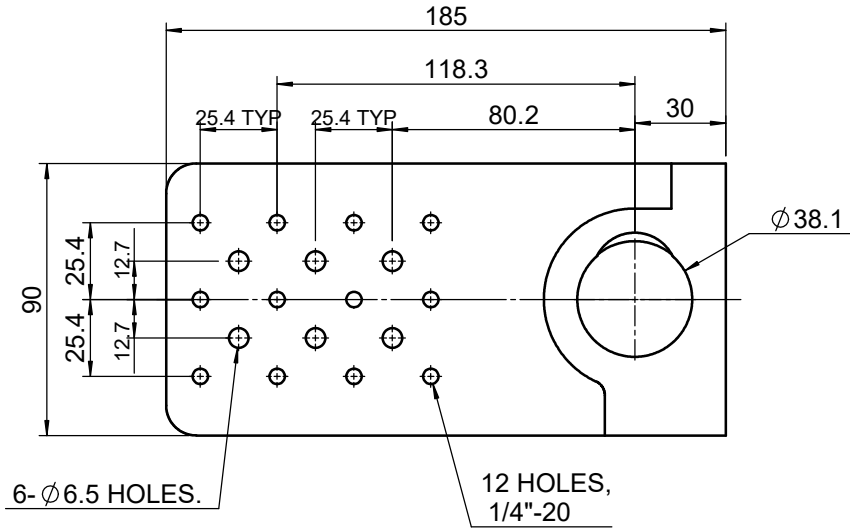

 <b>Unice E-O Services Inc.</b> No.5, Andong Rd., Chung Li District, Taoyuan City 32063, Taiwan, R.O.C.			TITLE: 07UMP-1	
			DWG. NO.	07UMP-1
DRAWN			MATERIAL: N/A	
ENG APPR.			SCALE: 1:2.5	
			REV 0	