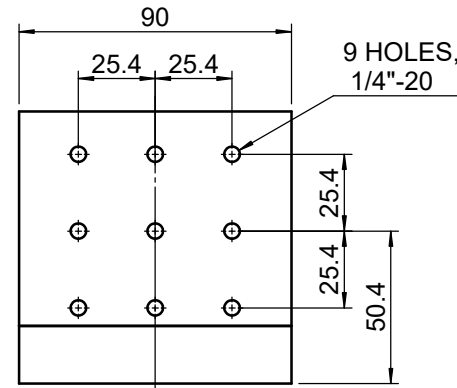

 <b>Unice E-O Services Inc.</b> No.5, Andong Rd., Chung Li District, Taoyuan City 32063, Taiwan, R.O.C.			TITLE: 07UMP-1	
			DWG. NO.	07UMP-1
DRAWN			MATERIAL: N/A	
ENG APPR.			SCALE: 1:2.5	
			REV 0	