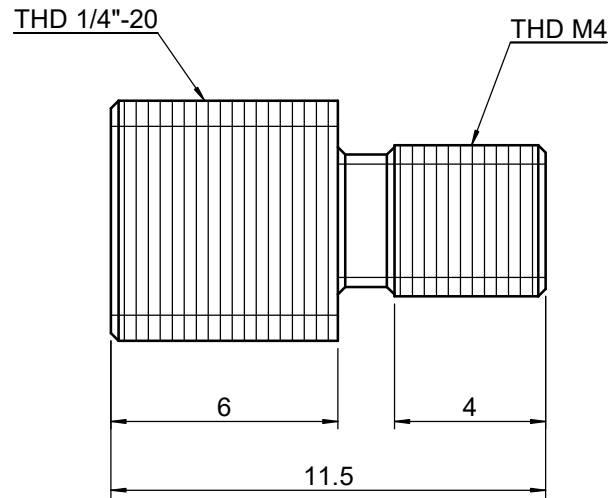

 Unice E-O Services Inc. No.5, Andong Rd., Chung Li District, Taoyuan City 32063, Taiwan, R.O.C.			TITLE: 07SRT-5	
			DWG. NO.	07SRT-5
			MATERIAL: N/A	
DRAWN	Sammy	2015/7/2	SCALE: 5:1	
ENG APPR.	Johnny	2015/7/2	REV	0