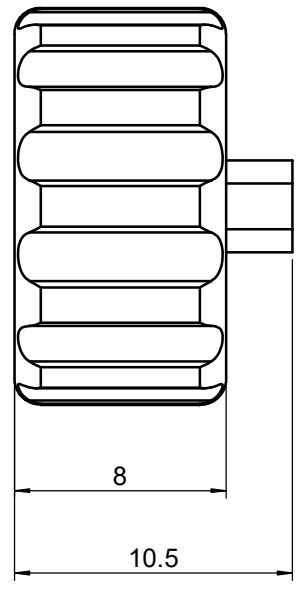

UNIT:m/m

| | | | | |
|--|--------|----------|-----------|---------|
|  Unice E-O Services Inc. No.5, Andong Rd., Chung Li District, Taoyuan City 32063, Taiwan, R.O.C. | | | TITLE: | |
| | | | 07SRN-3 | |
| | | | DWG. NO. | 07SRN-3 |
| | | | MATERIAL: | |
| | | | N/A | |
| DRAWN | Sammy | 2015/3/6 | SCALE: | 3.5:1 |
| ENG APPR. | Johnny | 2015/3/6 | REV | 0 |