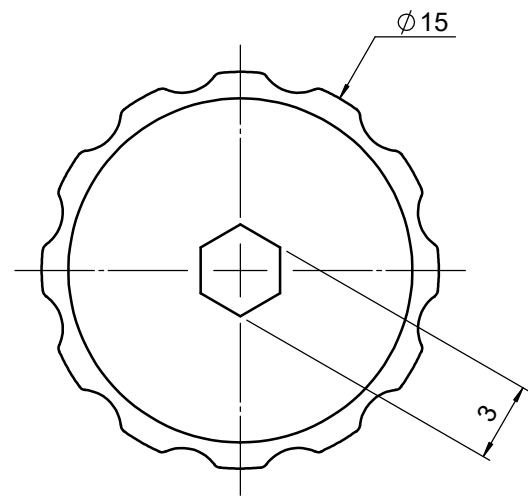

UNIT:m/m

| | | | | |
|--|--------|----------|-----------|---------|
|  Unice E-O Services Inc. No.5, Andong Rd., Chung Li District, Taoyuan City 32063, Taiwan, R.O.C. | | | TITLE: | |
| | | | 07SRN-3 | |
| | | | DWG. NO. | 07SRN-3 |
| | | | MATERIAL: | |
| | | | N/A | |
| DRAWN | Sammy | 2015/3/6 | SCALE: | 3.5:1 |
| ENG APPR. | Johnny | 2015/3/6 | REV | 0 |