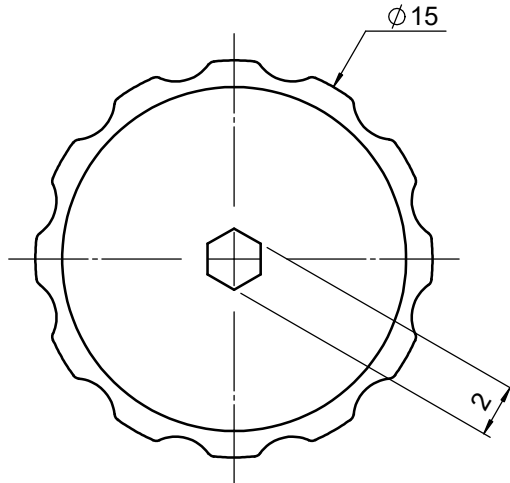

 <b>Unice E-O Services Inc.</b> No.5, Andong Rd., Chung Li District, Taoyuan City 32063, Taiwan, R.O.C.			TITLE:	
			07SRN-2	
			DWG. NO.	07SRN-2
			MATERIAL:	
			N/A	
DRAWN	NAME	DATE	SCALE:	3.5:1
ENG APPR.	Johnny	2015/3/6	REV	0