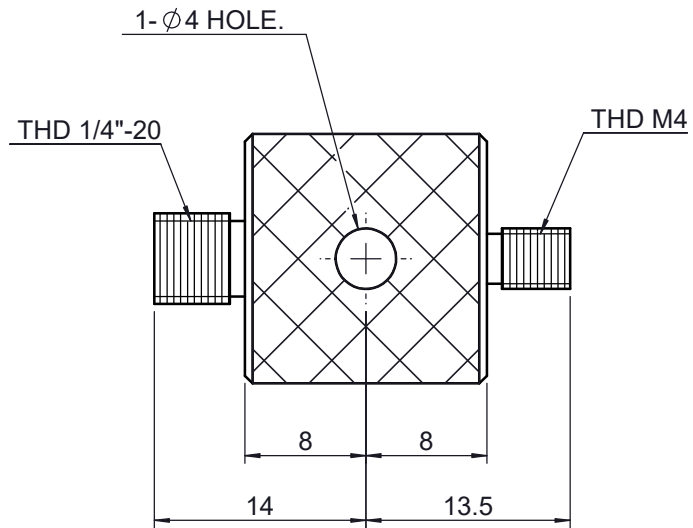

UNIT:m/m

 Unice E-O Services Inc. No.5, Andong Rd., Chung Li District, Taoyuan City 32063, Taiwan, R.O.C.			TITLE:	
			07SRA-5	
			DWG. NO.	07SRA-5
			MATERIAL:	
			N/A	
DRAWN	Eric	2010/12/30	SCALE:	2:1
ENG APPR.	Johnny	2010/12/30	REV	0