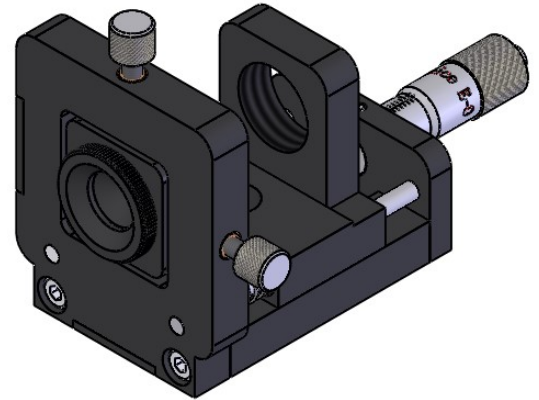

UNIT:m/m

 Unice E-O Services Inc. No.5, Andong Rd., Chung Li District, Taoyuan City 32063, Taiwan, R.O.C.			TITLE:	
			07SFM-1M	
			DWG. NO.	07SFM-1M
			MATERIAL:	N/A
DRAWN	Eric	2010/12/30	SCALE:	1:1.3
ENG APPR.	Johnny	2010/12/30	REV	0