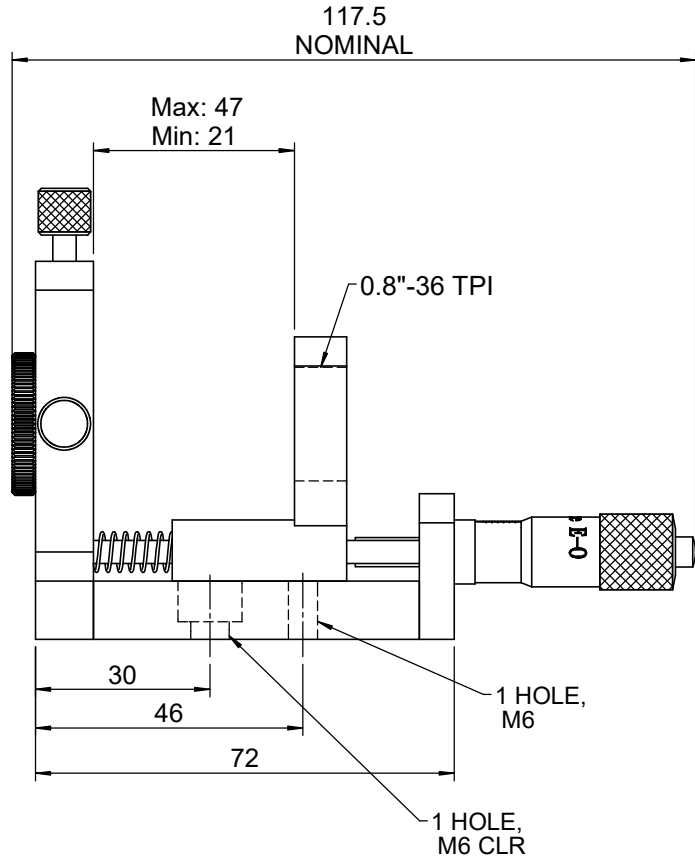

UNIT:m/m

 Unice E-O Services Inc. No.5, Andong Rd., Chung Li District, Taoyuan City 32063, Taiwan, R.O.C.			TITLE:	
			07SFM-1M	
			DWG. NO.	07SFM-1M
			MATERIAL:	N/A
DRAWN	Eric	2010/12/30	SCALE:	1:1.3
ENG APPR.	Johnny	2010/12/30	REV	0