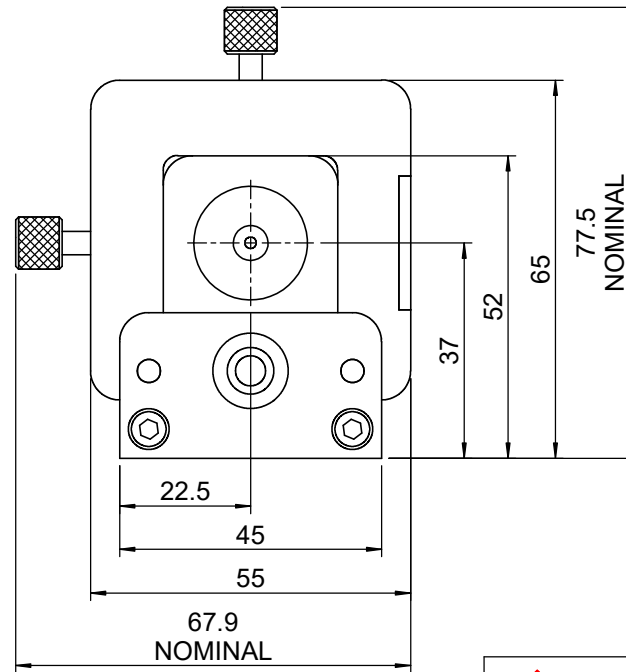

UNIT:m/m

 Unice E-O Services Inc. No.5, Andong Rd., Chung Li District, Taoyuan City 32063, Taiwan, R.O.C.			TITLE:	
			07SFM-1M	
			DWG. NO.	07SFM-1M
			MATERIAL:	N/A
DRAWN	Eric	2010/12/30	SCALE:	1:1.3
ENG APPR.	Johnny	2010/12/30	REV	0