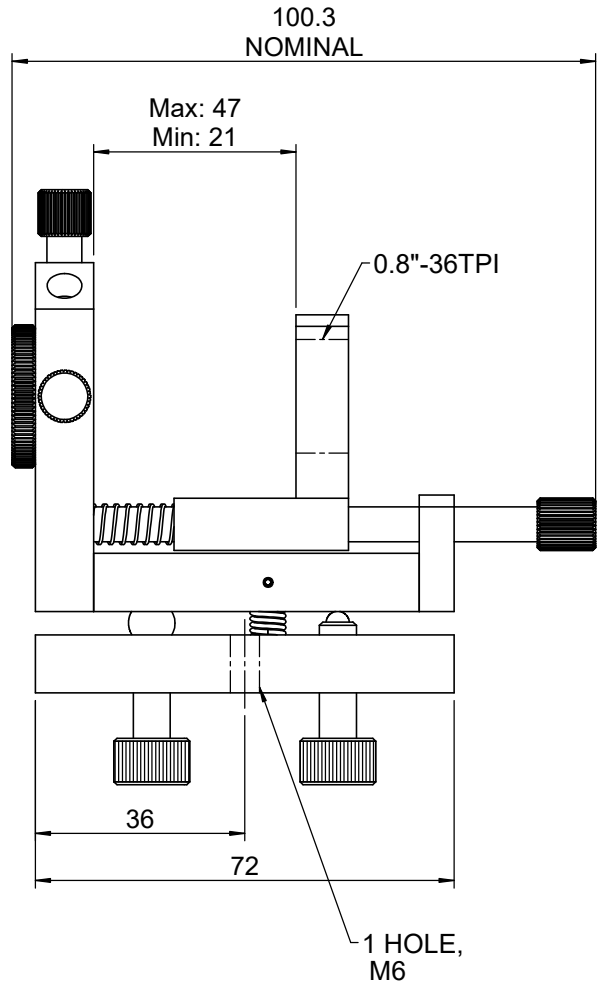

 Unice E-O Services Inc. No.5, Andong Rd., Chung Li District, Taoyuan City 32063, Taiwan, R.O.C.			TITLE: 07SFE-2M	
			DWG. NO.	07SFE-2M
DRAWN			MATERIAL: N/A	
ENG APPR.			SCALE: 1:1.3	
			REV 0	