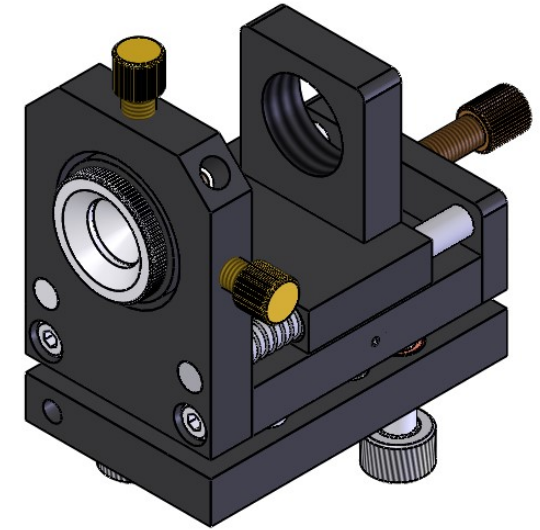

 Unice E-O Services Inc. No.5, Andong Rd., Chung Li District, Taoyuan City 32063, Taiwan, R.O.C.			TITLE: 07SFE-2M	
			DWG. NO.	07SFE-2M
DRAWN			MATERIAL: N/A	
ENG APPR.			SCALE: 1:1.3	
			REV 0	