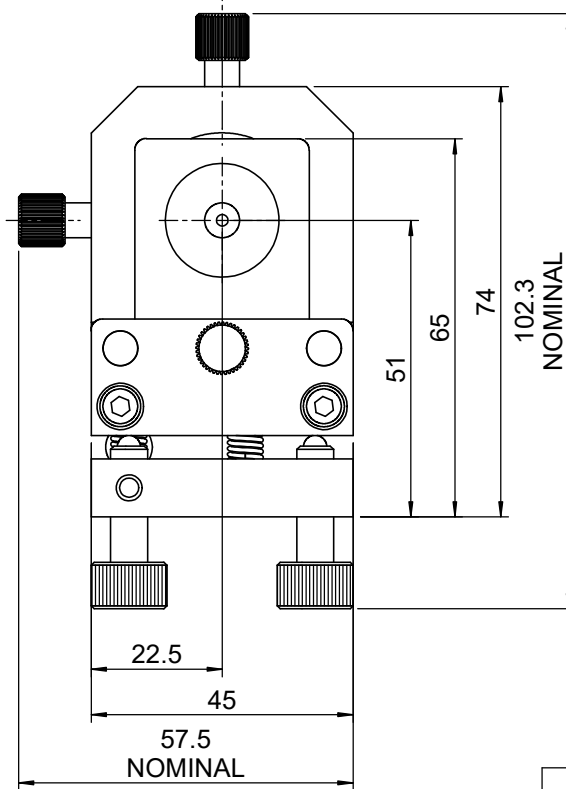

 Unice E-O Services Inc. No.5, Andong Rd., Chung Li District, Taoyuan City 32063, Taiwan, R.O.C.			TITLE: 07SFE-2M	
			DWG. NO.	07SFE-2M
DRAWN			MATERIAL: N/A	
ENG APPR.			SCALE: 1:1.3	
			REV 0	