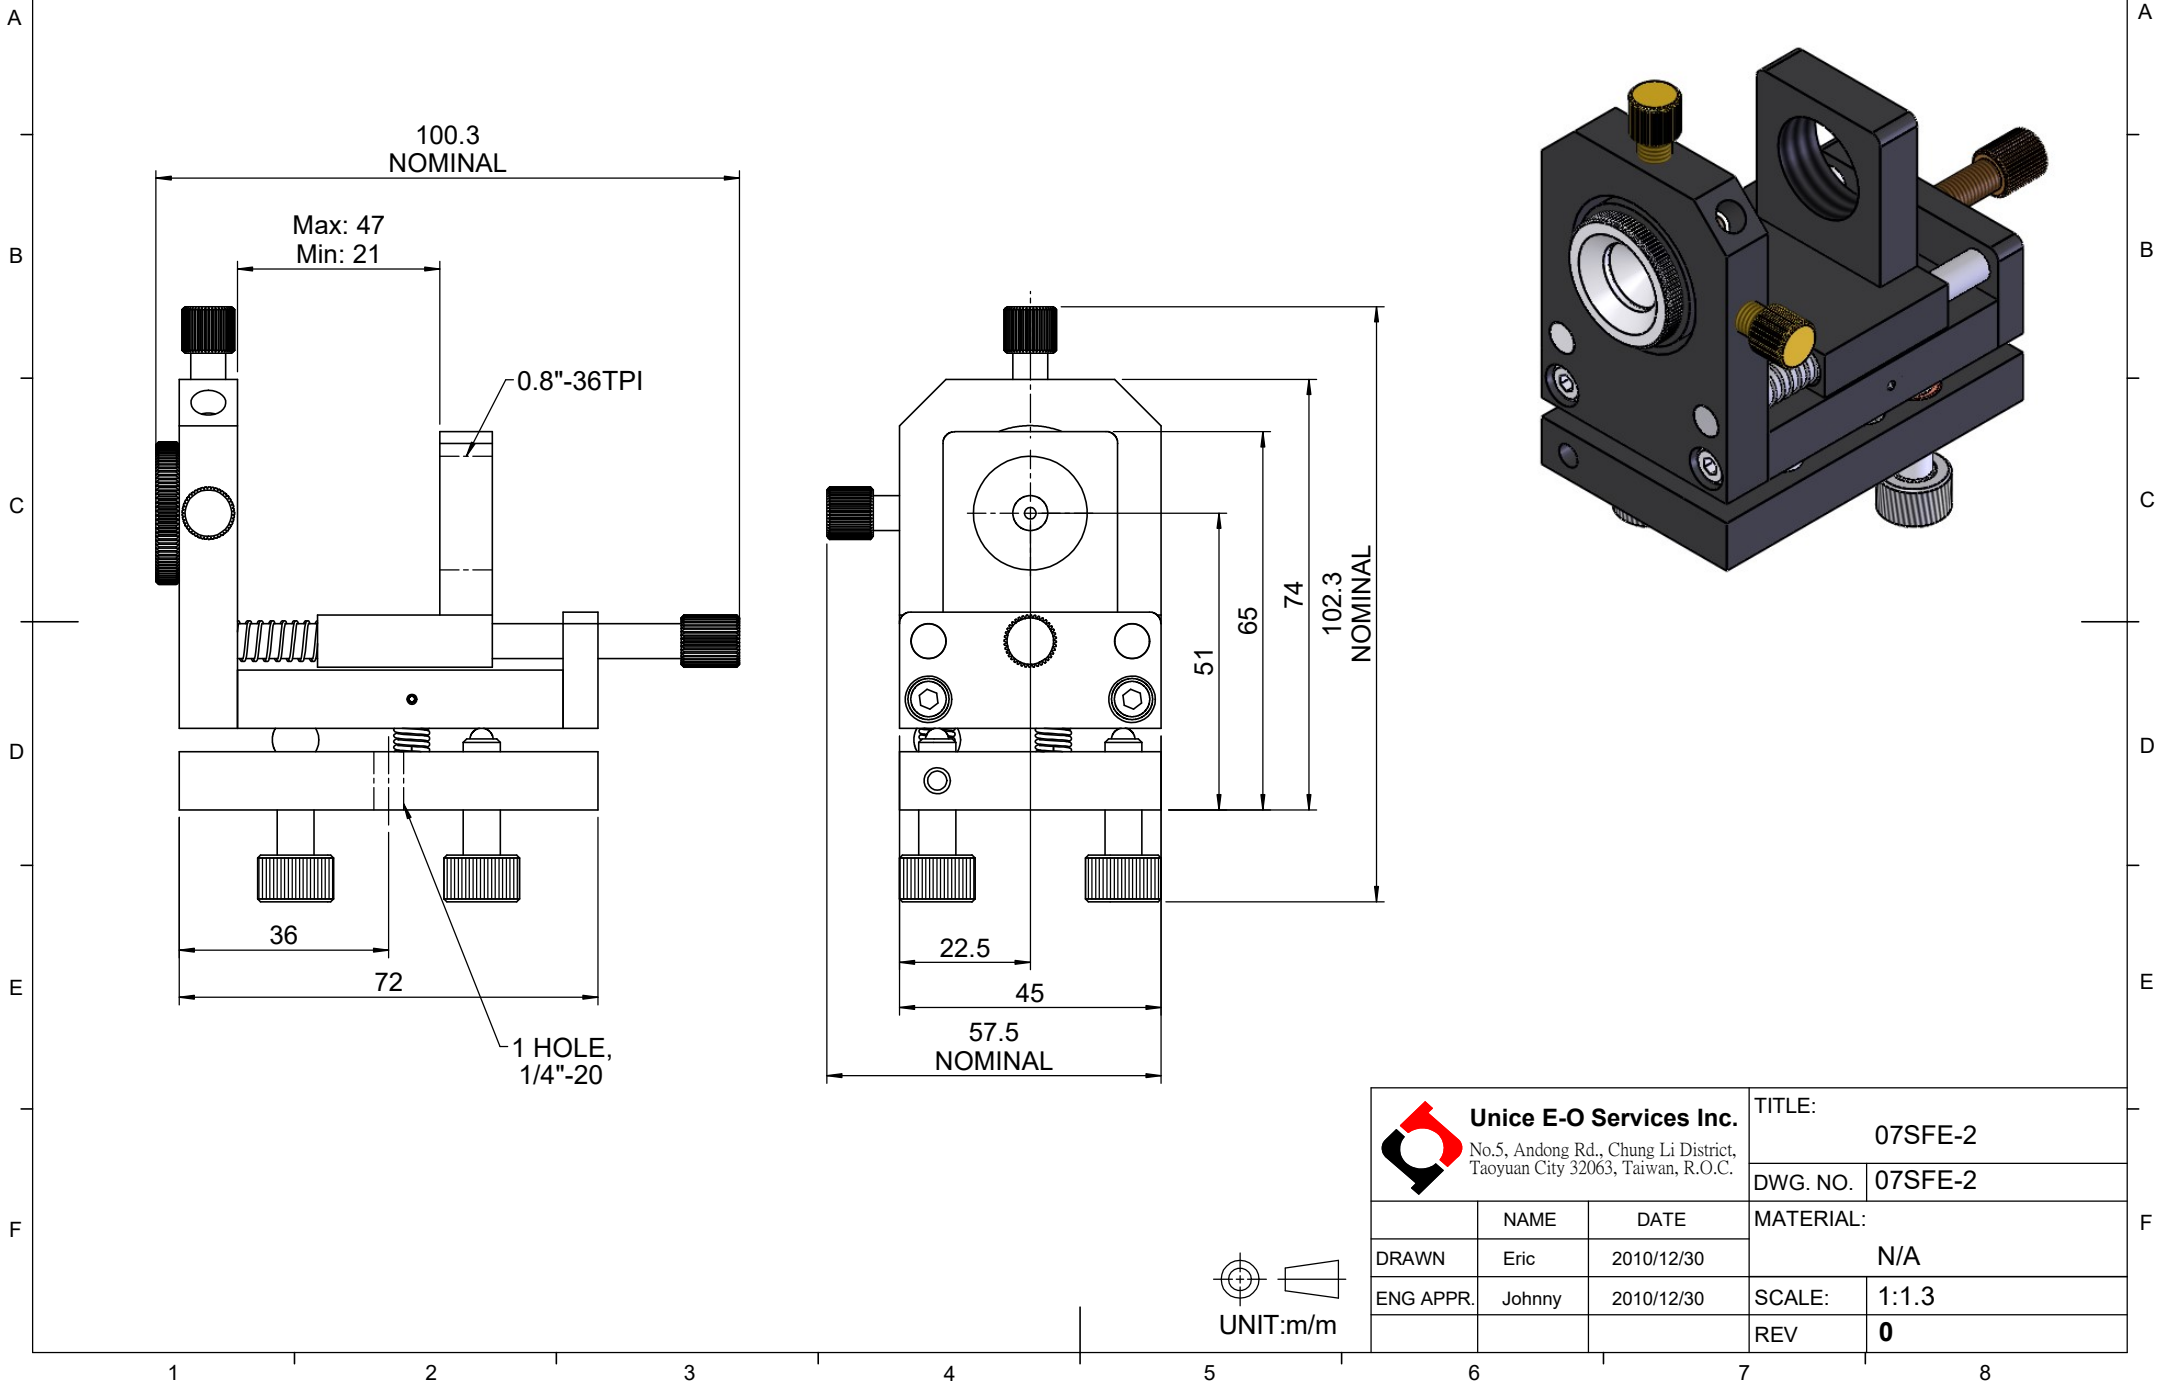

 Unice E-O Services Inc. No.5, Andong Rd., Chung Li District, Taoyuan City 32063, Taiwan, R.O.C.			TITLE: 07SFE-2	
			DWG. NO.	07SFE-2
DRAWN			MATERIAL: N/A	
ENG APPR.			SCALE: 1:1.3	
			REV 0	