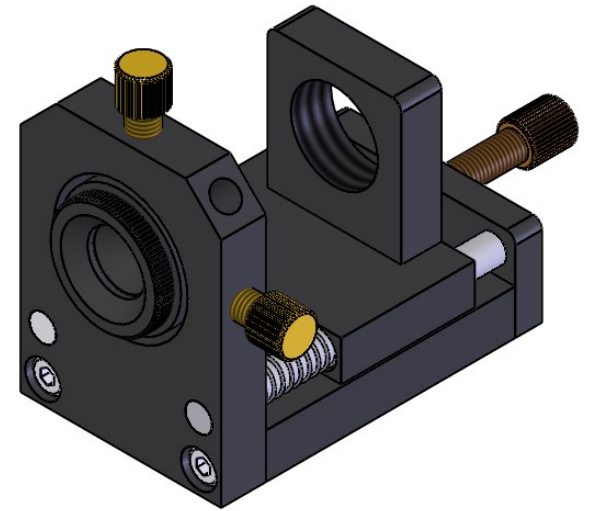

 Unice E-O Services Inc. No.5, Andong Rd., Chung Li District, Taoyuan City 32063, Taiwan, R.O.C.			TITLE: 07SFE-1M	
			DWG. NO.	07SFE-1M
			MATERIAL: N/A	
DRAWN	Eric	2010/12/30	SCALE: 1:1.2	
ENG APPR.	Johnny	2010/12/30	REV 0	