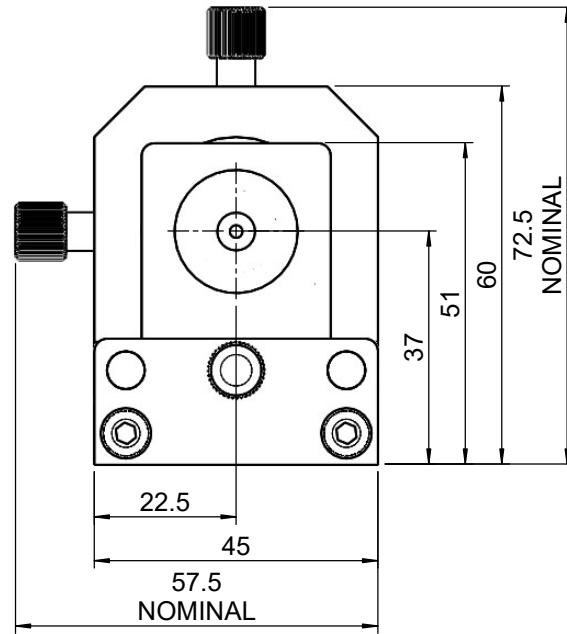

 Unice E-O Services Inc. No.5, Andong Rd., Chung Li District, Taoyuan City 32063, Taiwan, R.O.C.			TITLE: 07SFE-1M	
			DWG. NO.	07SFE-1M
			MATERIAL: N/A	
DRAWN	Eric	2010/12/30	SCALE: 1:1.2	
ENG APPR.	Johnny	2010/12/30	REV 0	