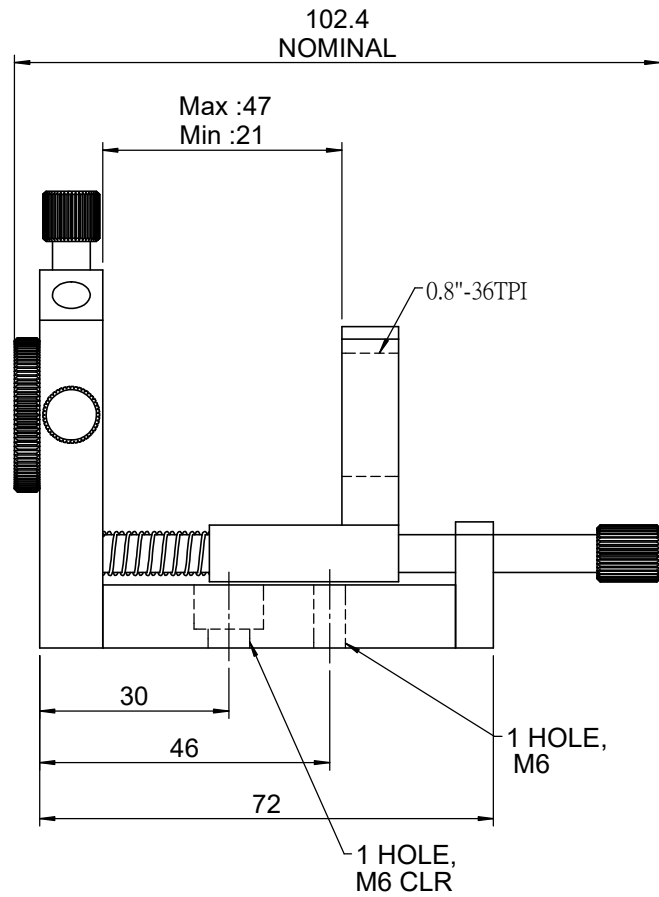

 Unice E-O Services Inc. No.5, Andong Rd., Chung Li District, Taoyuan City 32063, Taiwan, R.O.C.			TITLE: 07SFE-1M	
			DWG. NO.	07SFE-1M
			MATERIAL: N/A	
DRAWN	Eric	2010/12/30	SCALE: 1:1.2	
ENG APPR.	Johnny	2010/12/30	REV 0	