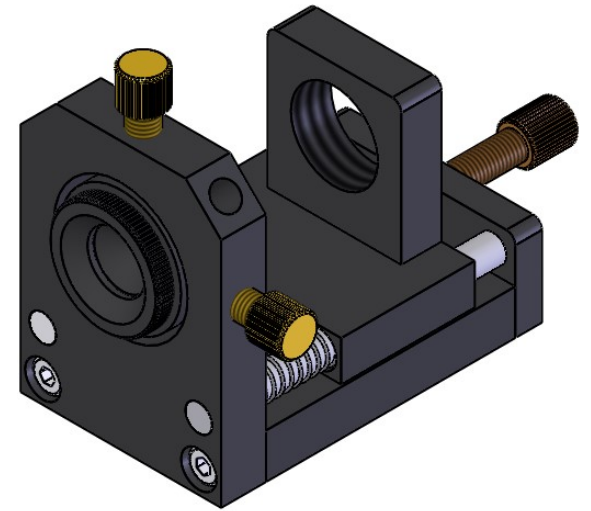

 Unice E-O Services Inc. No.5, Andong Rd., Chung Li District, Taoyuan City 32063, Taiwan, R.O.C.			TITLE: 07SFE-1	
			DWG. NO.	07SFE-1
DRAWN			MATERIAL: N/A	
ENG APPR.			SCALE: 1:1.2	
			REV 0	