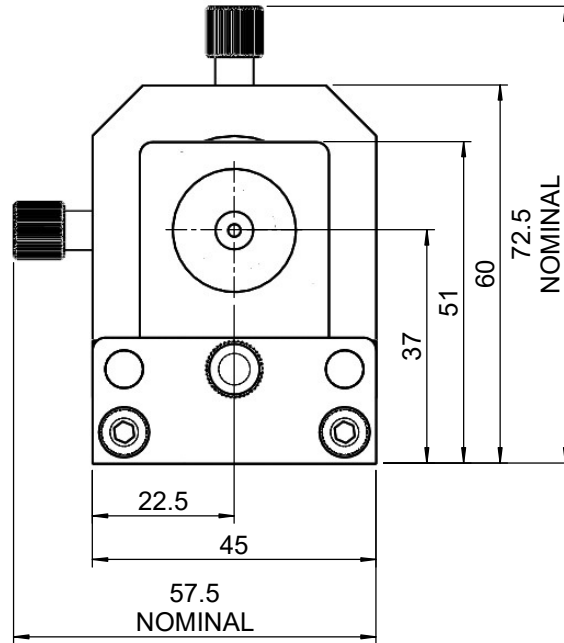

 Unice E-O Services Inc. No.5, Andong Rd., Chung Li District, Taoyuan City 32063, Taiwan, R.O.C.			TITLE: 07SFE-1	
			DWG. NO.	07SFE-1
DRAWN			MATERIAL: N/A	
ENG APPR.			SCALE: 1:1.2	
			REV 0	