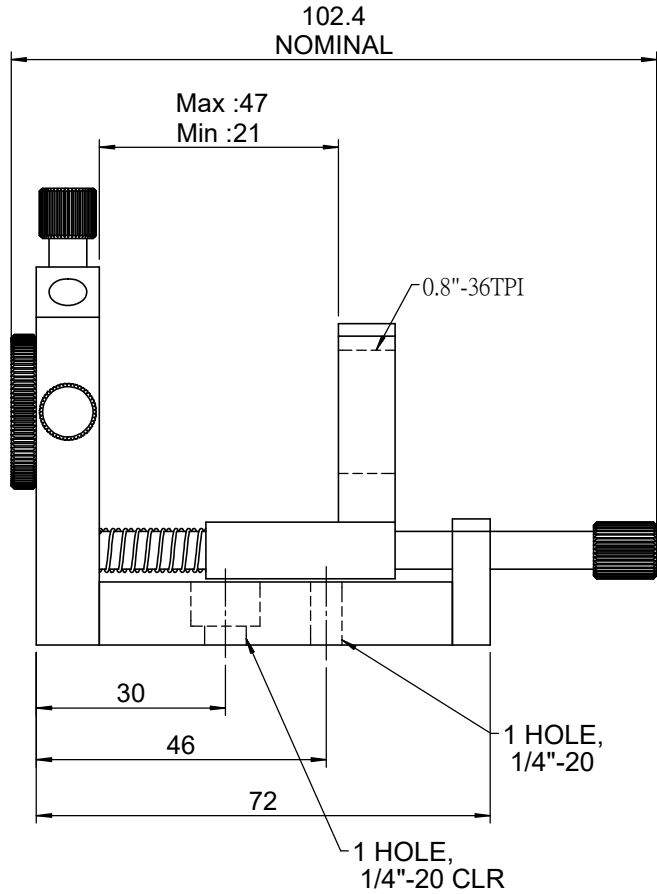

 Unice E-O Services Inc. No.5, Andong Rd., Chung Li District, Taoyuan City 32063, Taiwan, R.O.C.			TITLE: 07SFE-1	
			DWG. NO.	07SFE-1
DRAWN			MATERIAL: N/A	
ENG APPR.			SCALE: 1:1.2	
			REV 0	