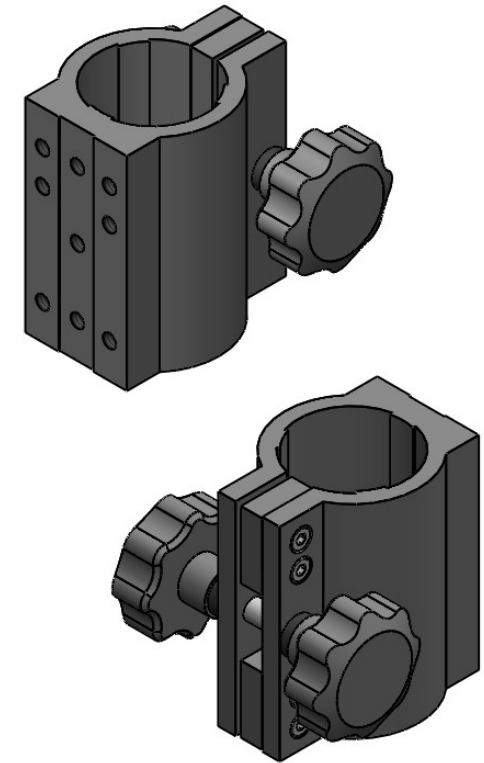

 Unice E-O Services Inc. No.5, Andong Rd., Chung Li District, Taoyuan City 32063, Taiwan, R.O.C.			TITLE: 07RCP-1M	
			DWG. NO.	07RCP-1M
MATERIAL:			N/A	
DRAWN	Eric	2010/12/30	SCALE:	1:1.5
ENG APPR.	Johnny	2010/12/30	REV	0