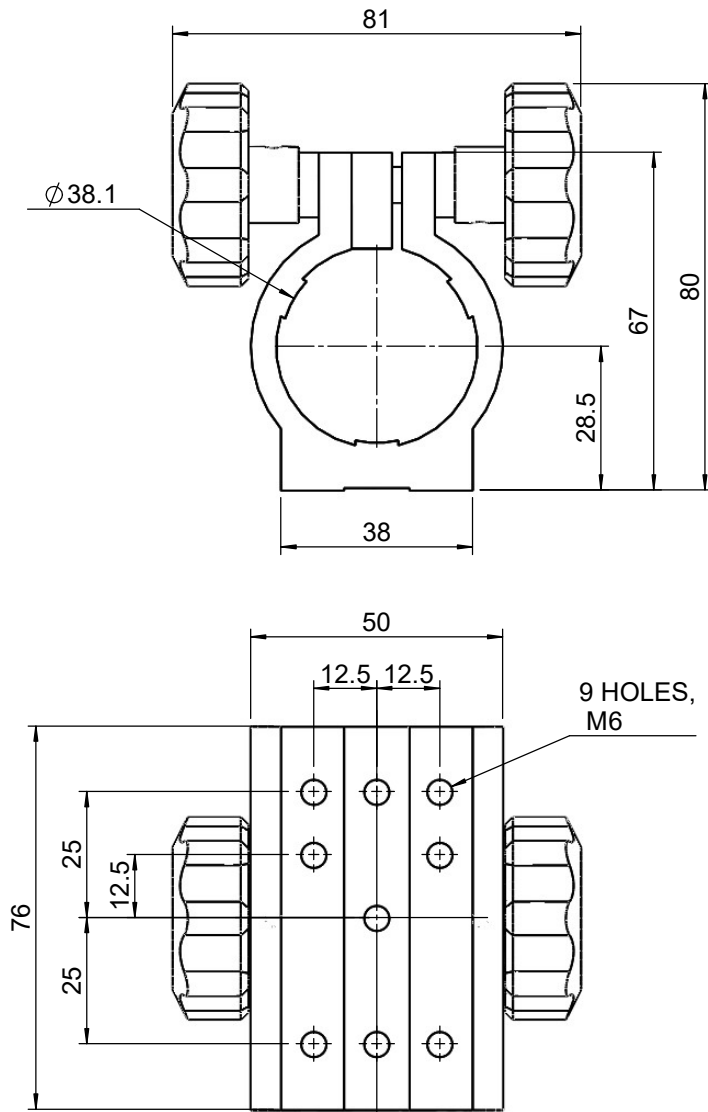

 Unice E-O Services Inc. No.5, Andong Rd., Chung Li District, Taoyuan City 32063, Taiwan, R.O.C.			TITLE: 07RCP-1M	
			DWG. NO.	07RCP-1M
MATERIAL:			N/A	
DRAWN	Eric	2010/12/30	SCALE:	1:1.5
ENG APPR.	Johnny	2010/12/30	REV	0