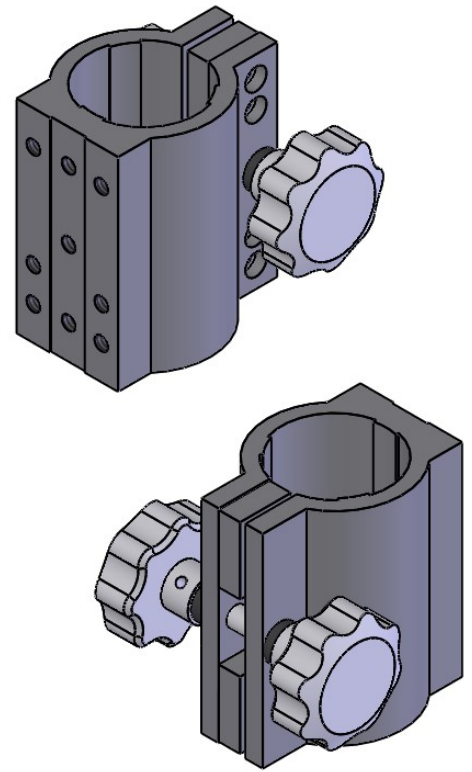

UNIT:m/m

 Unice E-O Services Inc. No.5, Andong Rd., Chung Li District, Taoyuan City 32063, Taiwan, R.O.C.			TITLE:	
			07RCP-1	
			DWG. NO.	07RCP-1
			MATERIAL:	N/A
DRAWN	Eric	2010/12/30	SCALE:	1:1.5
ENG APPR.	Johnny	2010/12/30	REV	0