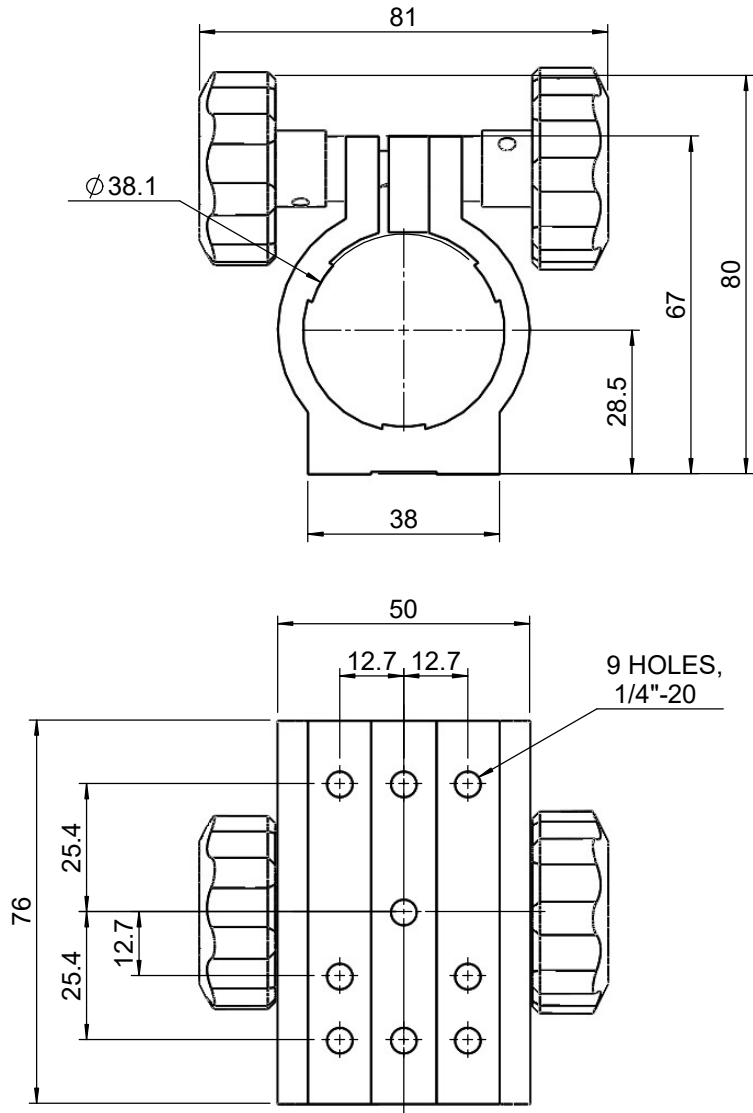

UNIT:m/m

 Unice E-O Services Inc. No.5, Andong Rd., Chung Li District, Taoyuan City 32063, Taiwan, R.O.C.			TITLE:	
			07RCP-1	
			DWG. NO.	07RCP-1
			MATERIAL:	N/A
DRAWN	Eric	2010/12/30	SCALE:	1:1.5
ENG APPR.	Johnny	2010/12/30	REV	0