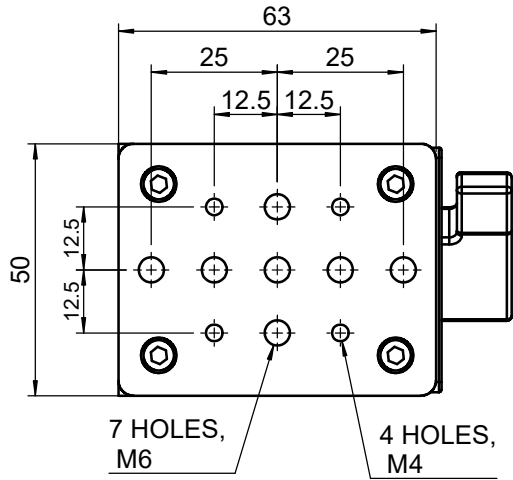

 <b>Unice E-O Services Inc.</b> No.5, Andong Rd., Chung Li District, Taoyuan City 32063, Taiwan, R.O.C.			TITLE:	
			07MBH-2M	
			DWG. NO.	07MBH-2M
			MATERIAL:	
			N/A	
DRAWN	Eric	2010/12/30	SCALE:	1:1.5
ENG APPR.	Johnny	2010/12/30	REV	0