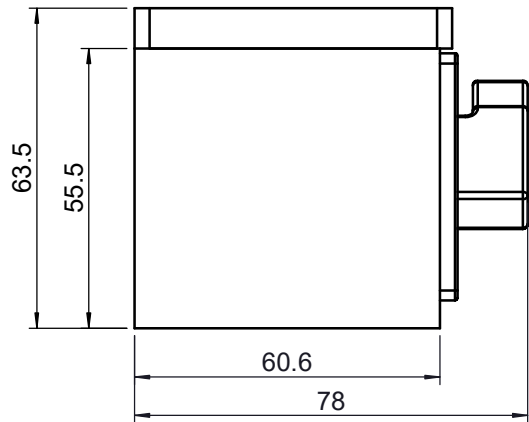

 <b>Unice E-O Services Inc.</b> No.5, Andong Rd., Chung Li District, Taoyuan City 32063, Taiwan, R.O.C.			TITLE:	
			07MBH-2M	
			DWG. NO.	07MBH-2M
			MATERIAL:	
			N/A	
DRAWN	Eric	2010/12/30	SCALE:	1:1.5
ENG APPR.	Johnny	2010/12/30	REV	0