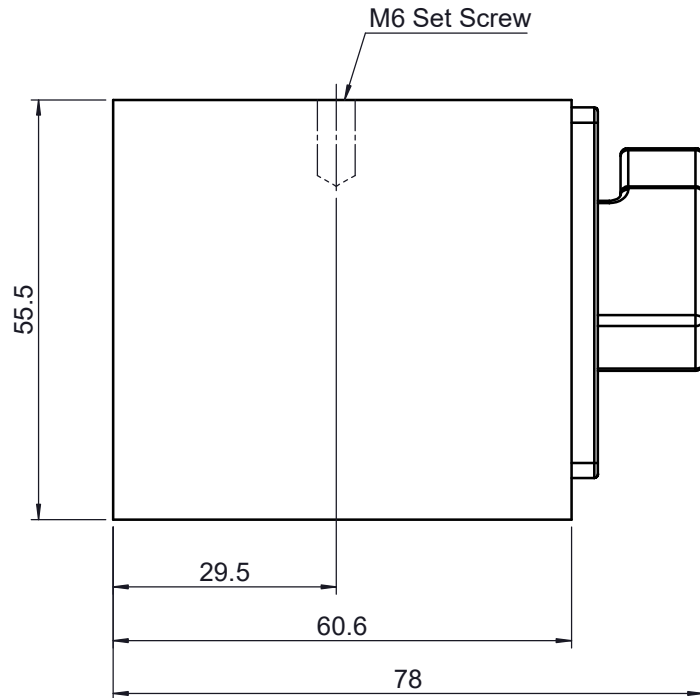

 <b>Unice E-O Services Inc.</b> No.5, Andong Rd., Chung Li District, Taoyuan City 32063, Taiwan, R.O.C.			TITLE: 07MBH-1M	
			DWG. NO.	07MBH-1M
			MATERIAL: N/A	
DRAWN	Eric	2010/12/30	SCALE: 1:1	
ENG APPR.	Johnny	2010/12/30	REV 0	