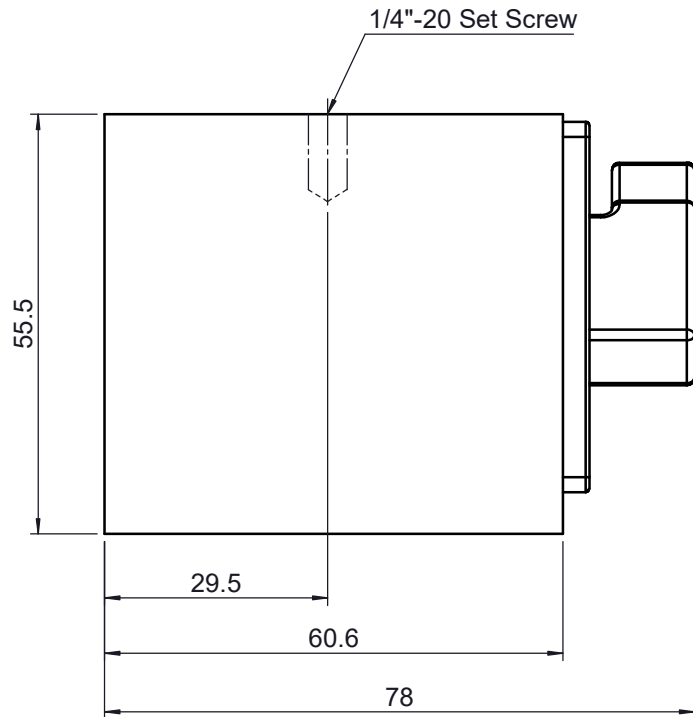

 Unice E-O Services Inc. No.5, Andong Rd., Chung Li District, Taoyuan City 32063, Taiwan, R.O.C.			TITLE: 07MBH-1	
			DWG. NO.	07MBH-1
			MATERIAL: N/A	
DRAWN	Eric	2010/12/30	SCALE: 1:1	
ENG APPR.	Johnny	2010/12/30	REV 0	