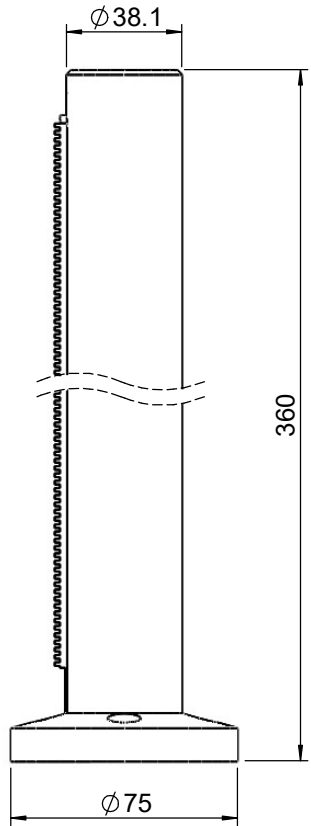

UNIT:m/m

 <b>Unice E-O Services Inc.</b> No.5, Andong Rd., Chung Li District, Taoyuan City 32063, Taiwan, R.O.C.			TITLE: 07LSR-2M	
			DWG. NO.	07LSR-2M
			MATERIAL: N/A	
DRAWN	Eric	2010/12/30	SCALE: 1:2.5	
ENG APPR.	Johnny	2010/12/30	REV 0	