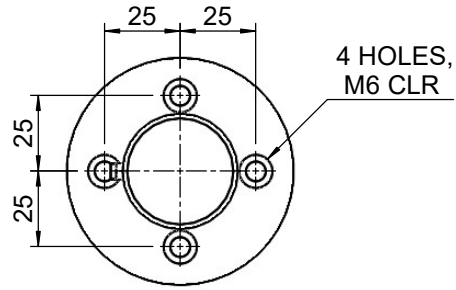

UNIT:m/m

 <b>Unice E-O Services Inc.</b> No.5, Andong Rd., Chung Li District, Taoyuan City 32063, Taiwan, R.O.C.			TITLE: 07LSR-2M	
			DWG. NO.	07LSR-2M
			MATERIAL: N/A	
DRAWN	Eric	2010/12/30	SCALE: 1:2.5	
ENG APPR.	Johnny	2010/12/30	REV 0	