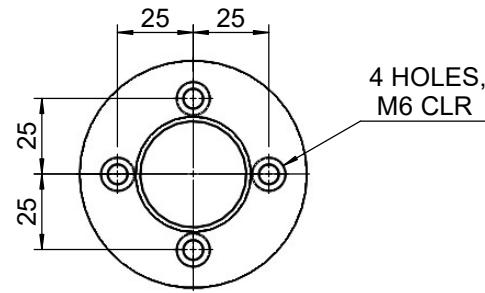

UNIT:m/m

 Unice E-O Services Inc. No.5, Andong Rd., Chung Li District, Taoyuan City 32063, Taiwan, R.O.C.			TITLE: 07LSR-1M	
			DWG. NO.	07LSR-1M
			MATERIAL: N/A	
DRAWN	Eric	2010/12/30	SCALE: 1:2.5	
ENG APPR.	Johnny	2010/12/30	REV 0	