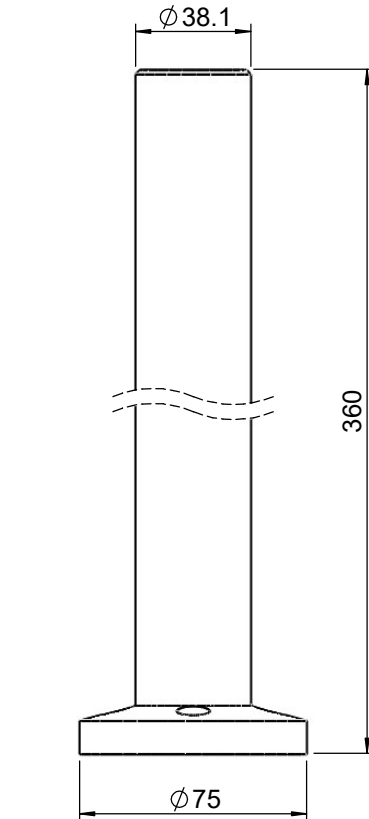

UNIT:m/m

 Unice E-O Services Inc. No.5, Andong Rd., Chung Li District, Taoyuan City 32063, Taiwan, R.O.C.			TITLE: 07LSR-1M	
			DWG. NO.	07LSR-1M
			MATERIAL: N/A	
DRAWN	Eric	2010/12/30	SCALE: 1:2.5	
ENG APPR.	Johnny	2010/12/30	REV 0	