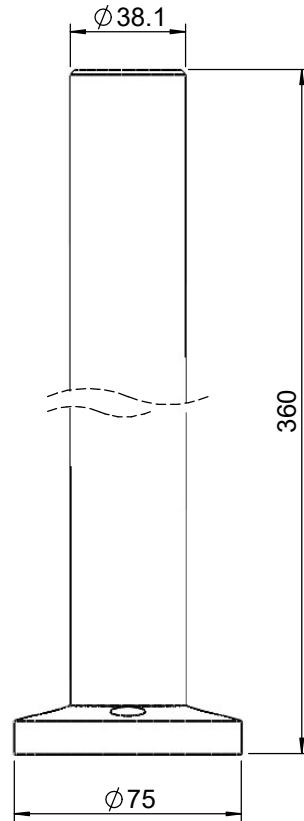

 Unice E-O Services Inc. No.5, Andong Rd., Chung Li District, Taoyuan City 32063, Taiwan, R.O.C.			TITLE: 07LSR-1	
			DWG. NO.	07LSR-1
	NAME	DATE	MATERIAL: N/A	
DRAWN	Eric	2010/12/30	SCALE:	1:2.5
ENG APPR.	Johnny	2010/12/30	REV	0