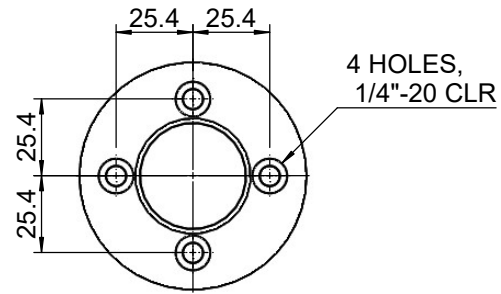

 Unice E-O Services Inc. No.5, Andong Rd., Chung Li District, Taoyuan City 32063, Taiwan, R.O.C.			TITLE: 07LSR-1	
			DWG. NO.	07LSR-1
	NAME	DATE	MATERIAL: N/A	
DRAWN	Eric	2010/12/30	SCALE:	1:2.5
ENG APPR.	Johnny	2010/12/30	REV	0