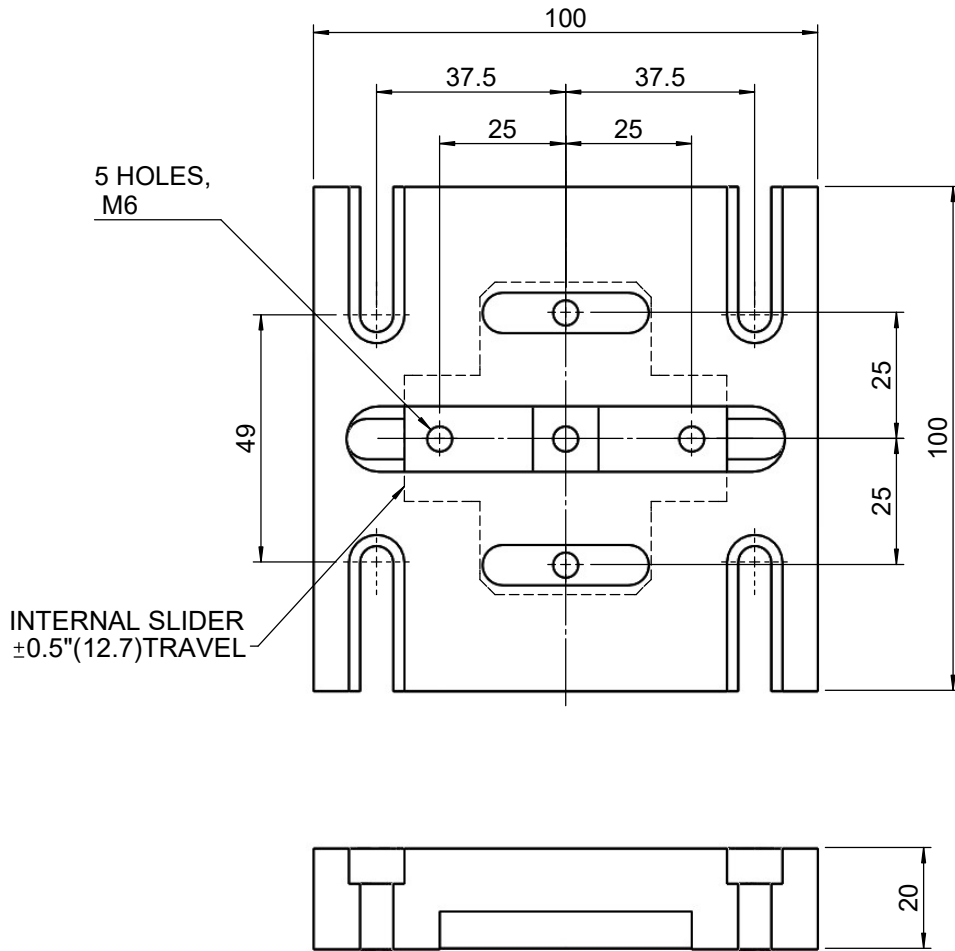

 <b>Unice E-O Services Inc.</b> No.5, Andong Rd., Chung Li District, Taoyuan City 32063, Taiwan, R.O.C.			TITLE: 07LPB-1M	
			DWG. NO.	07LPB-1M
			MATERIAL: N/A	
DRAWN	Eric	2010/12/30	SCALE: 1:1.5	
ENG APPR.	Johnny	2010/12/30	REV 0	