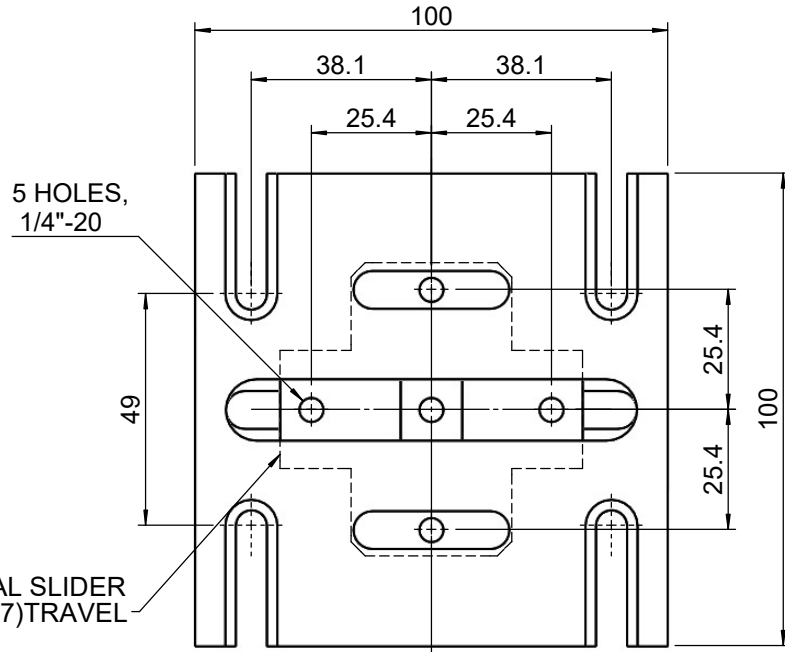

INTERNAL SLIDER  
±0.5"(12.7)TRAVEL

|  |        |            |                |         |
|--|--------|------------|----------------|---------|
|  <b>Unice E-O Services Inc.</b><br>No.5, Andong Rd., Chung Li District,<br>Taoyuan City 32063, Taiwan, R.O.C. |        |            | TITLE: 07LPB-1 |         |
|  |        |            | DWG. NO.       | 07LPB-1 |
|  |        |            | MATERIAL: N/A  |         |
| DRAWN  | Eric   | 2010/12/30 | SCALE: 1:1.6   |         |
| ENG APPR.  | Johnny | 2010/12/30 | REV            | 0       |