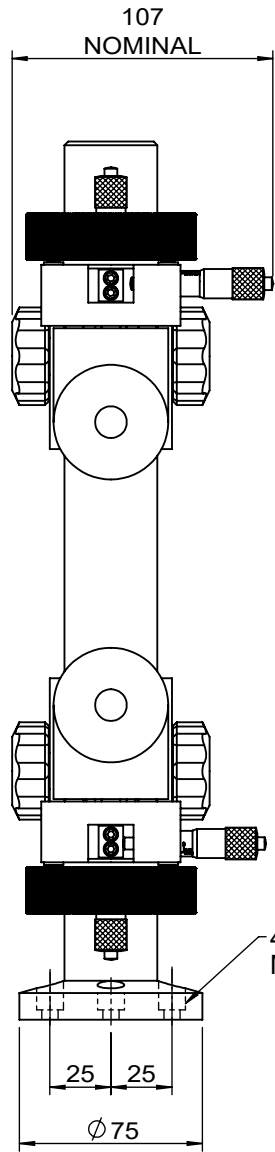

 Unice E-O Services Inc. No.5, Andong Rd., Chung Li District, Taoyuan City 32063, Taiwan, R.O.C.			TITLE:	
			07BSI-3M	
			DWG. NO.	07BSI-3M
			MATERIAL:	N/A
DRAWN	John	2021/08/09	SCALE:	1:3.1
ENG APPR.	Johnny	2021/08/09	REV	0