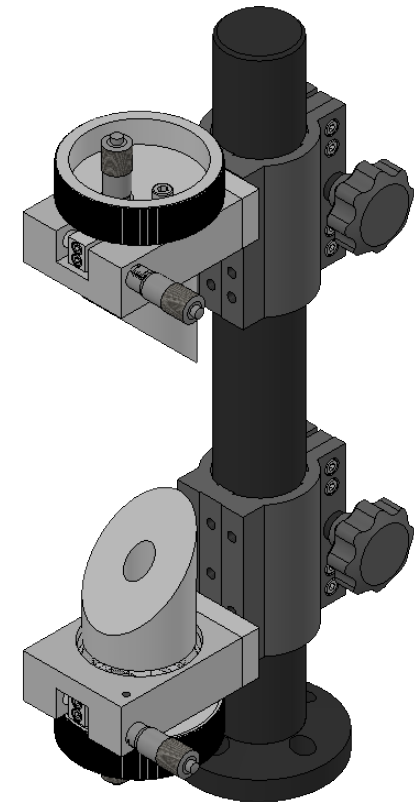

 Unice E-O Services Inc. No.5, Andong Rd., Chung Li District, Taoyuan City 32063, Taiwan, R.O.C.			TITLE:	
			07BSI-3M	
			DWG. NO.	07BSI-3M
			MATERIAL:	N/A
DRAWN	John	2021/08/09	SCALE:	1:3.1
ENG APPR.	Johnny	2021/08/09	REV	0