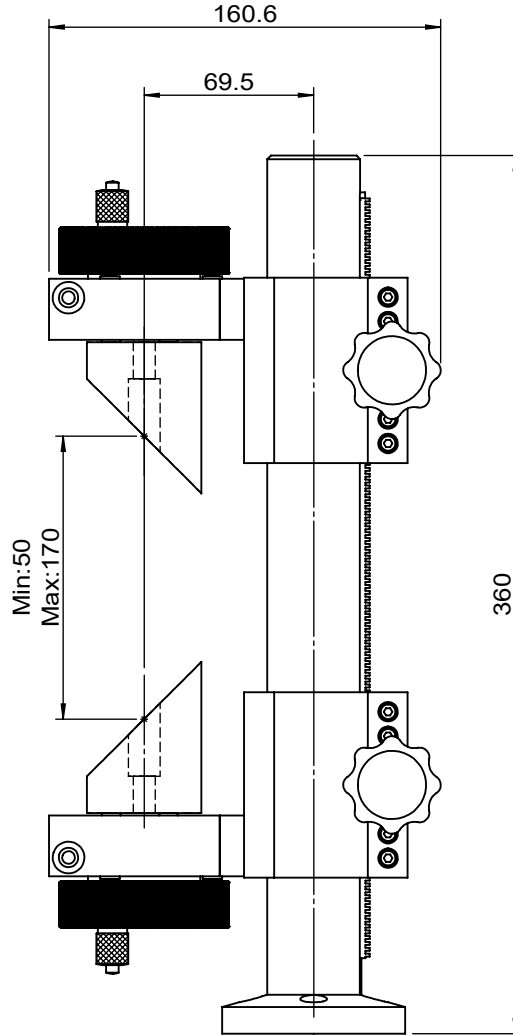

 Unice E-O Services Inc. No.5, Andong Rd., Chung Li District, Taoyuan City 32063, Taiwan, R.O.C.			TITLE:	
			07BSI-3M	
			DWG. NO.	07BSI-3M
			MATERIAL:	N/A
DRAWN	John	2021/08/09	SCALE:	1:3.1
ENG APPR.	Johnny	2021/08/09	REV	0