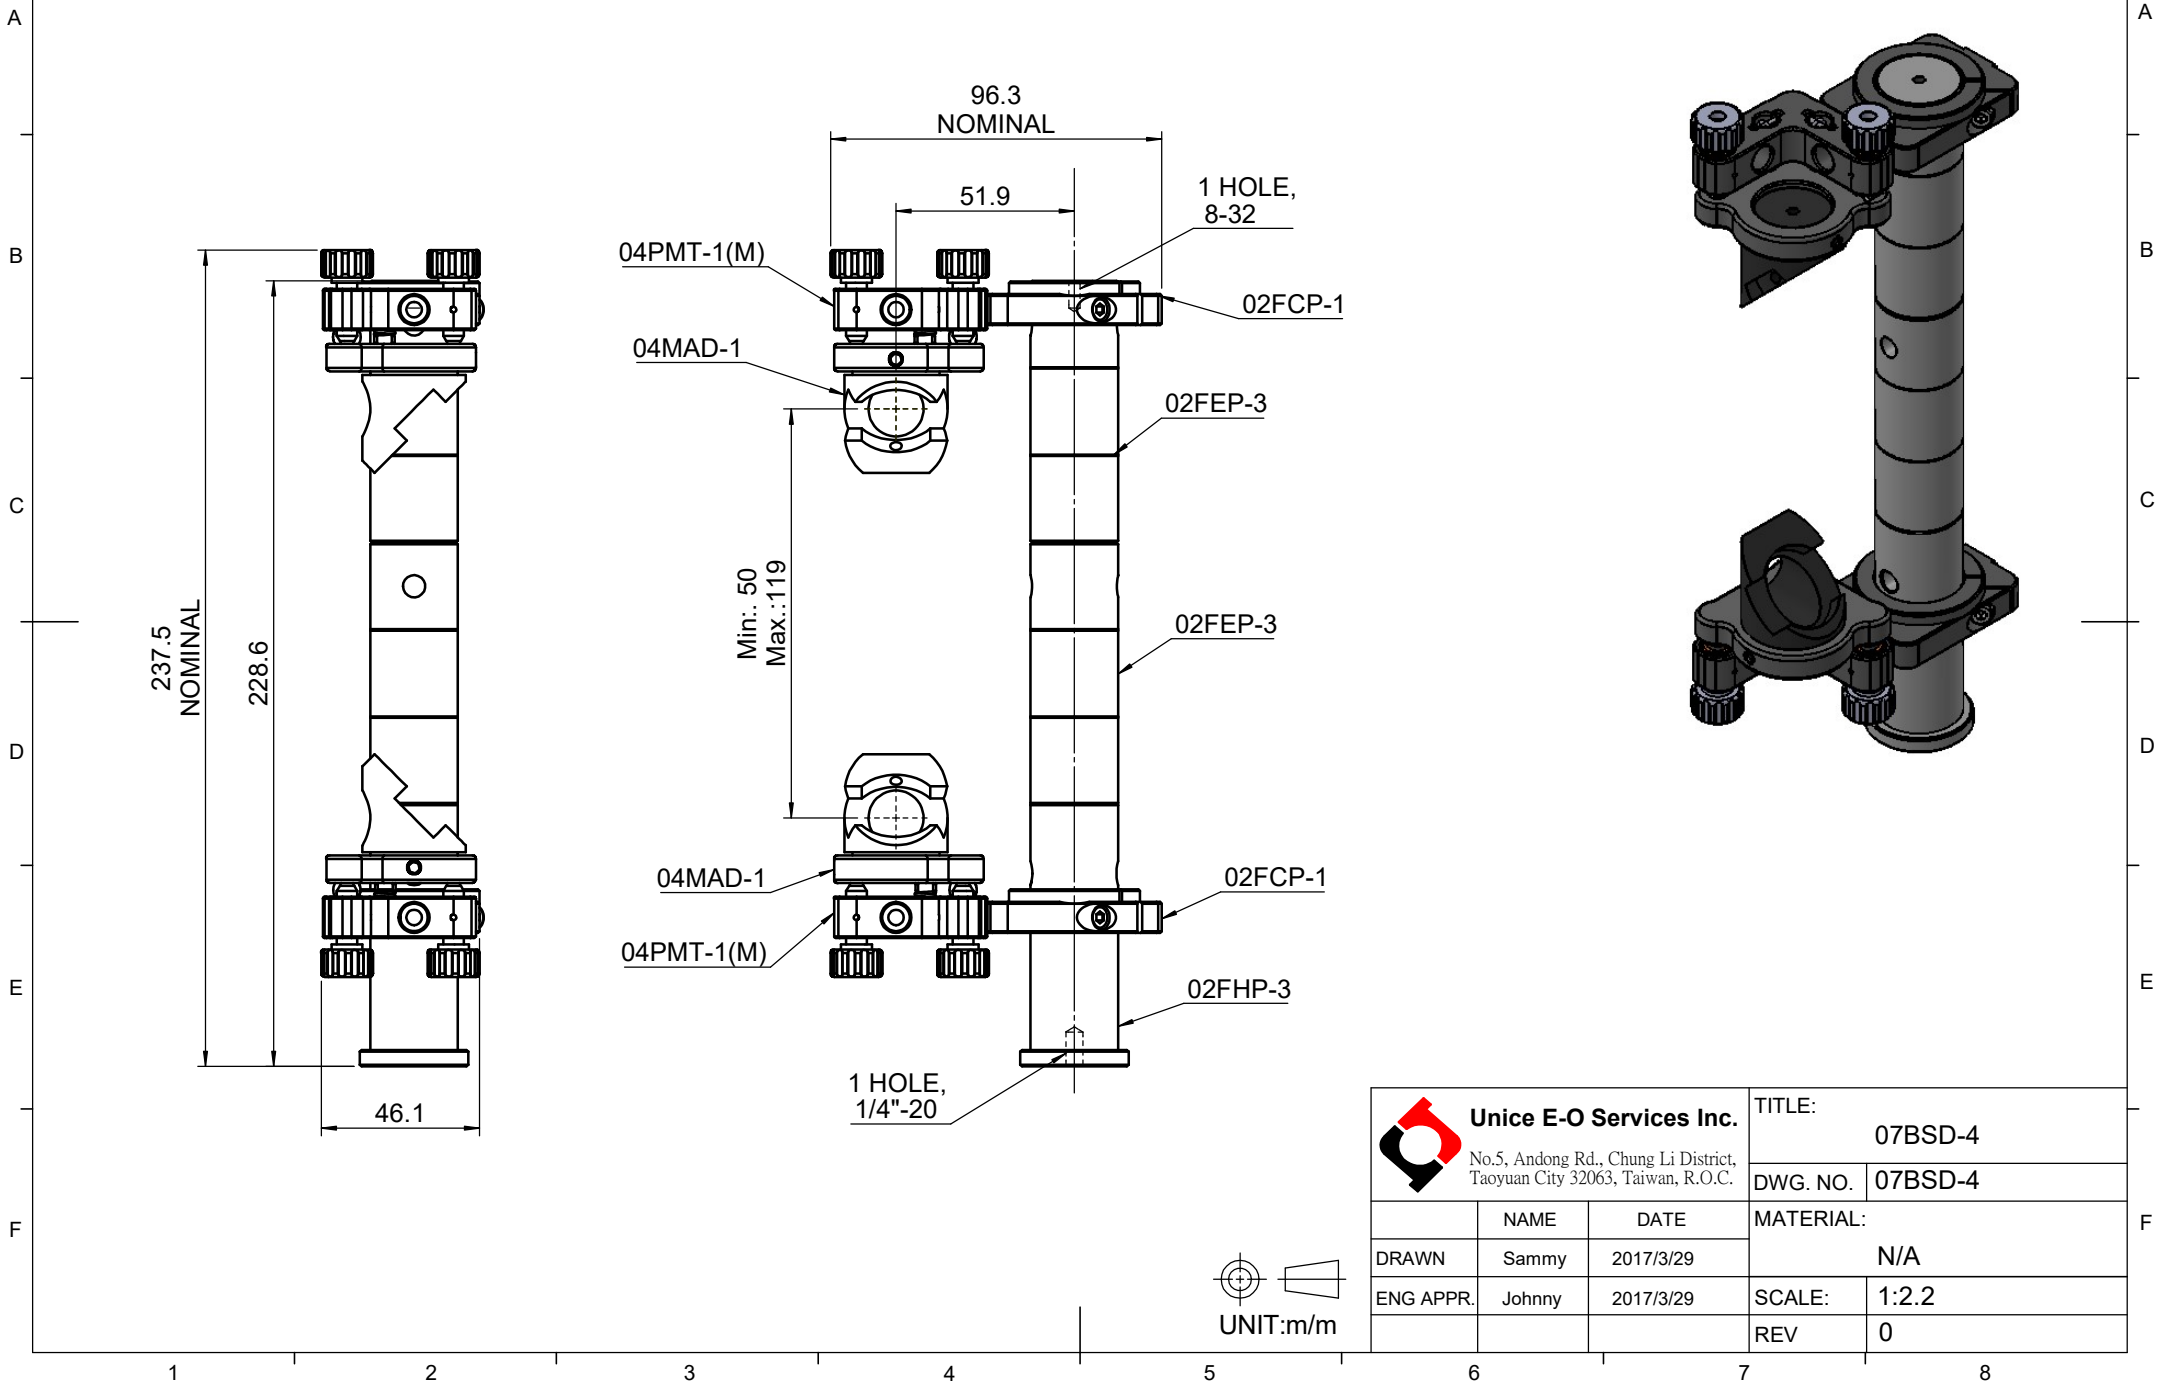

 <b>Unice E-O Services Inc.</b> No.5, Andong Rd., Chung Li District, Taoyuan City 32063, Taiwan, R.O.C.			TITLE: 07BSD-4	
			DWG. NO.	07BSD-4
MATERIAL:			N/A	
DRAWN	Sammy	2017/3/29	SCALE:	1:2.2
ENG APPR.	Johnny	2017/3/29	REV	0

  
 UNIT:m/m