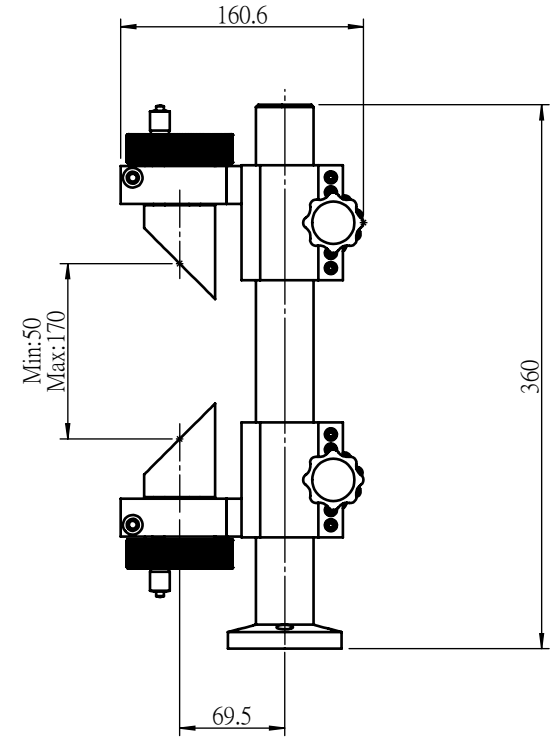

Unice E-O Services Inc.
No.5, Andong Rd., Chung Li District,
Taoyuan City 32063, Taiwan, R.O.C.

TITLE:
07BSD-3M

DWG. NO. 07BSD-3M

	NAME	DATE
DRAWN	Terry	2022/7/20
ENG APPR.	Johnny	2022/7/20

MATERIAL:
N/A

SCALE: 1:5