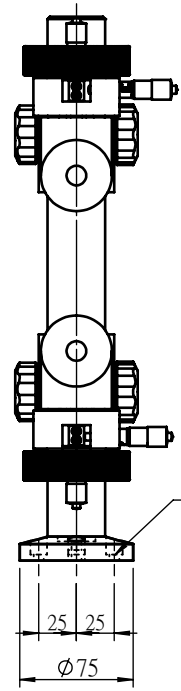

Unice E-O Services Inc.
No.5, Andong Rd., Chung Li District,
Taoyuan City 32063, Taiwan, R.O.C.

TITLE:
07BSD-3M

DWG. NO. 07BSD-3M

	NAME	DATE
DRAWN	Terry	2022/7/20
ENG APPR.	Johnny	2022/7/20

MATERIAL:
N/A

SCALE: 1:5