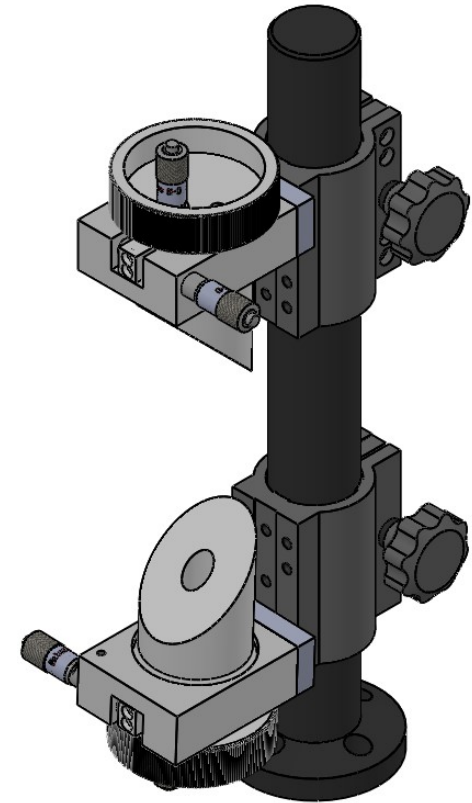

 Unice E-O Services Inc. No.5, Andong Rd., Chung Li District, Taoyuan City 32063, Taiwan, R.O.C.			TITLE:	
			07BSD-3	
			DWG. NO.	07BSD-3
			MATERIAL:	N/A
DRAWN	Eric	2010/12/30	SCALE:	1:3.1
ENG APPR.	Johnny	2010/12/30	REV	0