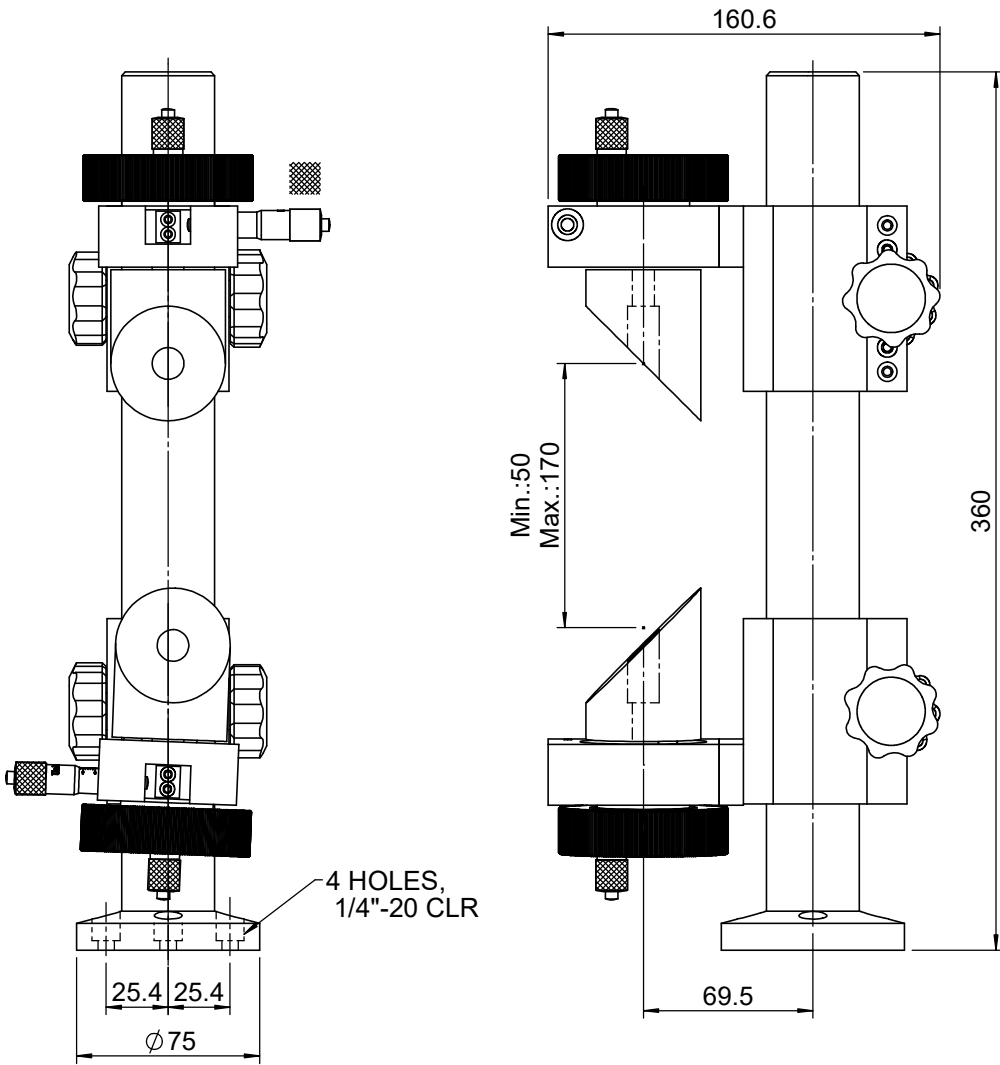

 Unice E-O Services Inc. No.5, Andong Rd., Chung Li District, Taoyuan City 32063, Taiwan, R.O.C.			TITLE:	
			07BSD-3	
			DWG. NO.	07BSD-3
			MATERIAL:	N/A
DRAWN	Eric	2010/12/30	SCALE:	1:3.1
ENG APPR.	Johnny	2010/12/30	REV	0