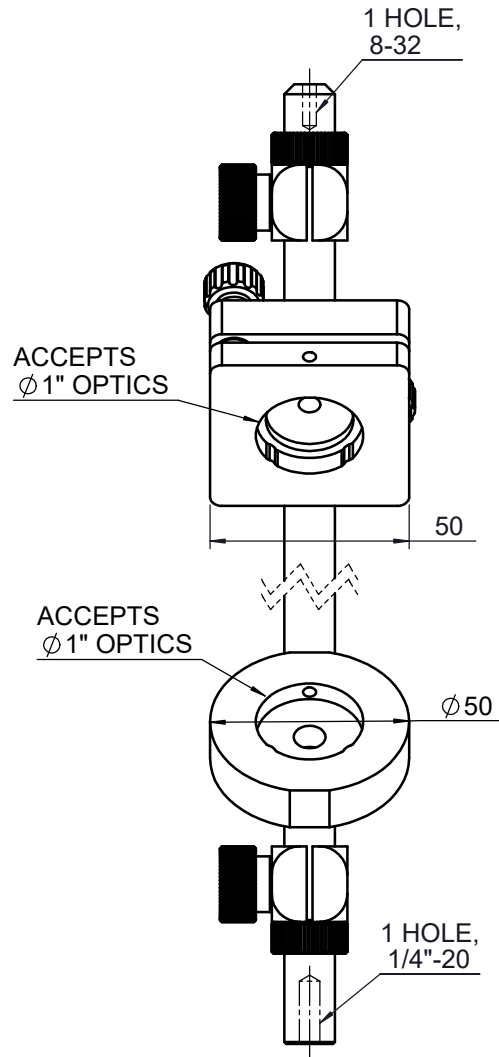

 Unice E-O Services Inc. No.5, Andong Rd., Chung Li District, Taoyuan City 32063, Taiwan, R.O.C.			TITLE: 07BSD-1	
			DWG. NO.	07BSD-1
			MATERIAL: N/A	
DRAWN	Eric	2010/12/30	SCALE: 1 : 2	
ENG APPR.	Johnny	2010/12/30	REV 0	