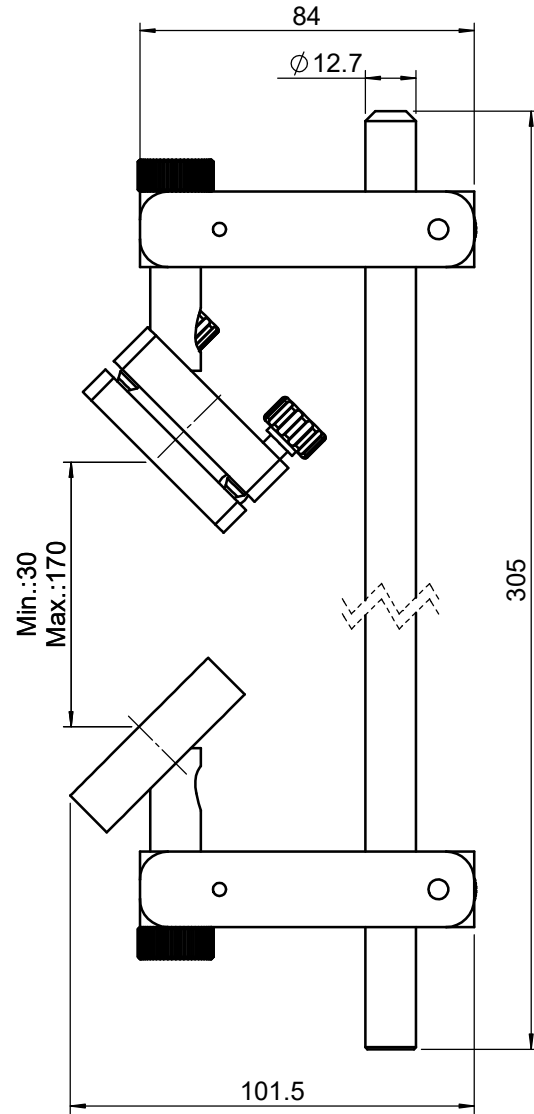

 Unice E-O Services Inc. No.5, Andong Rd., Chung Li District, Taoyuan City 32063, Taiwan, R.O.C.			TITLE: 07BSD-1	
			DWG. NO.	07BSD-1
			MATERIAL: N/A	
DRAWN	Eric	2010/12/30	SCALE: 1 : 2	
ENG APPR.	Johnny	2010/12/30	REV 0	