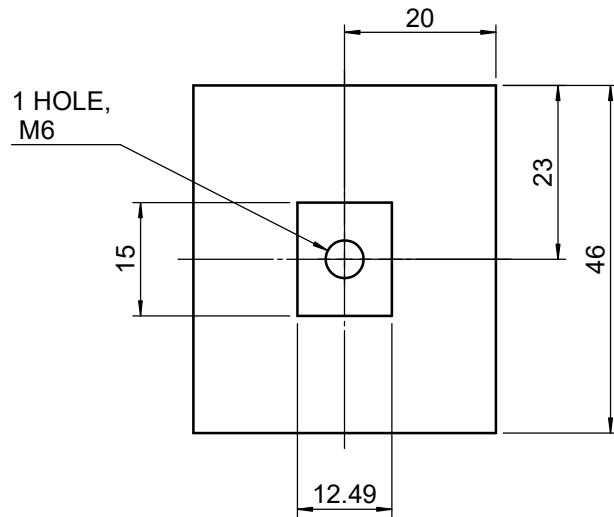

UNIT:m/m

 <b>Unice E-O Services Inc.</b> No.5, Andong Rd., Chung Li District, Taoyuan City 32063, Taiwan, R.O.C.			TITLE: 07BDA-1M	
			DWG. NO.	07BDA-1M
			MATERIAL: N/A	
DRAWN	Sammy	2014/03/28	SCALE: 1:1	
ENG APPR.	Johnny	2014/03/28	REV	0