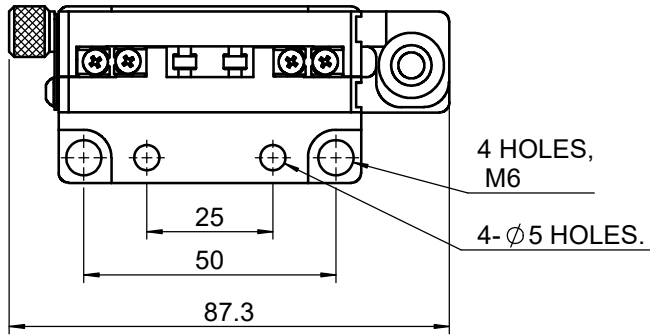

 Unice E-O Services Inc. No.5, Andong Rd., Chung Li District, Taoyuan City 32063, Taiwan, R.O.C.			TITLE:	
			06VTS-3M	
			DWG. NO.	06VTS-3M
			MATERIAL:	N/A
DRAWN	Miki	2010/12/30	SCALE:	1:2
ENG APPR.	Johnny	2010/12/30	REV	0