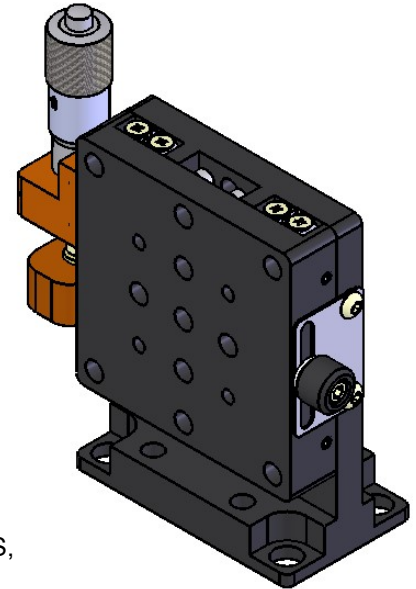

 Unice E-O Services Inc. No.5, Andong Rd., Chung Li District, Taoyuan City 32063, Taiwan, R.O.C.			TITLE:	
			06VTS-3M	
			DWG. NO.	06VTS-3M
			MATERIAL:	N/A
DRAWN	Miki	2010/12/30	SCALE:	1:2
ENG APPR.	Johnny	2010/12/30	REV	0