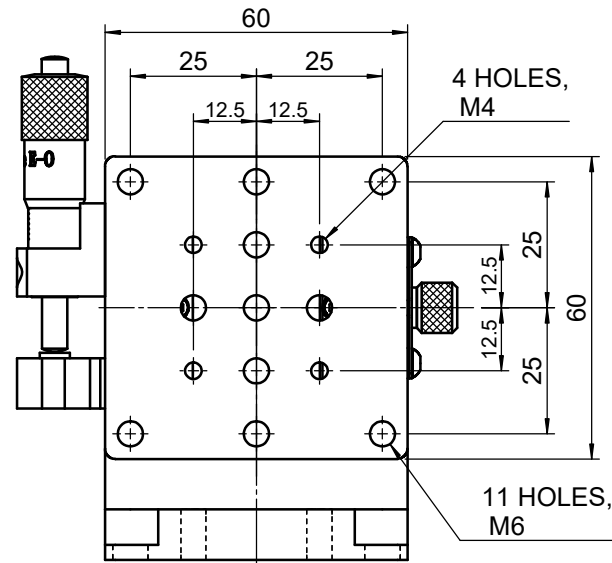

 Unice E-O Services Inc. No.5, Andong Rd., Chung Li District, Taoyuan City 32063, Taiwan, R.O.C.			TITLE:	
			06VTS-3M	
			DWG. NO.	06VTS-3M
			MATERIAL:	N/A
DRAWN	Miki	2010/12/30	SCALE:	1:2
ENG APPR.	Johnny	2010/12/30	REV	0