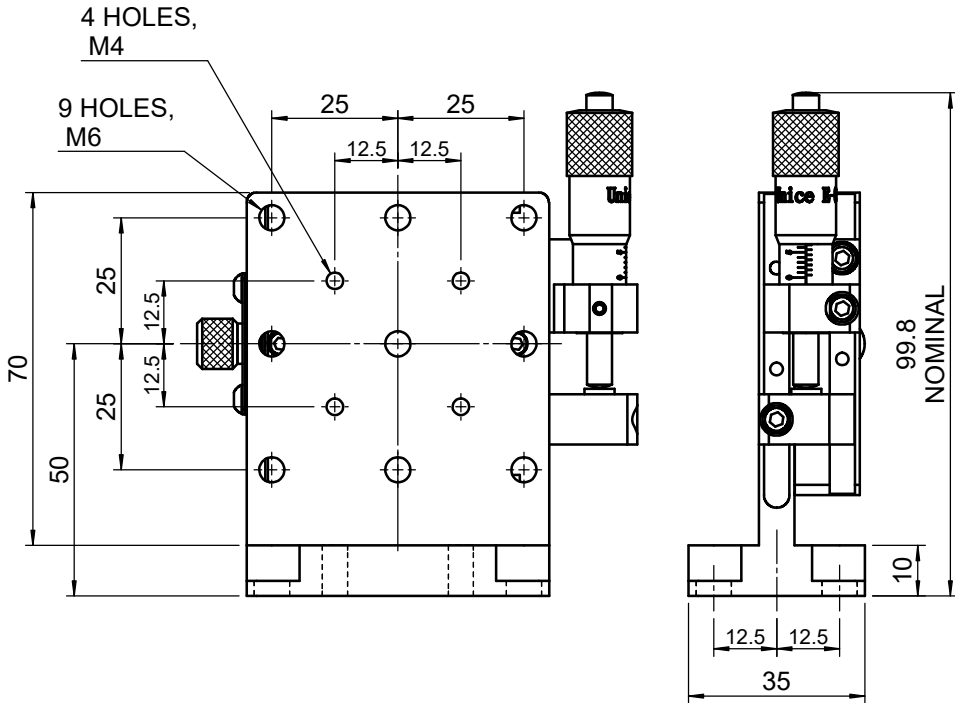

 Unice E-O Services Inc. No.5, Andong Rd., Chung Li District, Taoyuan City 32063, Taiwan, R.O.C.			TITLE:	
			06VTS-3M	
			DWG. NO.	06VTS-3M
			MATERIAL:	N/A
DRAWN	Miki	2010/12/30	SCALE:	1:2
ENG APPR.	Johnny	2010/12/30	REV	0