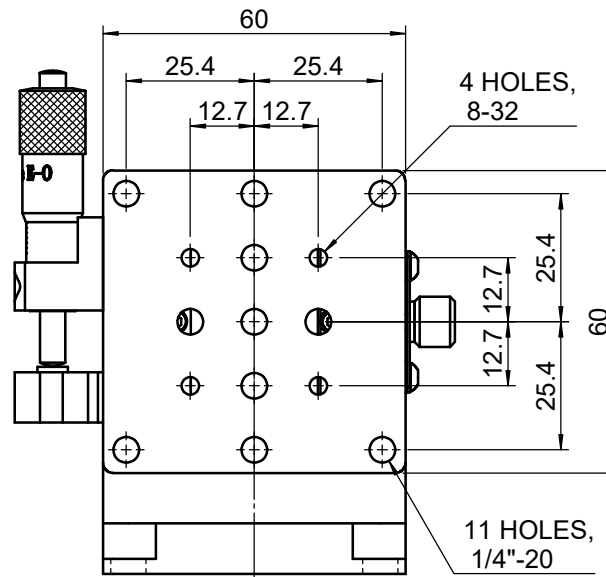

 <b>Unice E-O Services Inc.</b> No.5, Andong Rd., Chung Li District, Taoyuan City 32063, Taiwan, R.O.C.			TITLE:	
			06VTS-3	
			DWG. NO.	06VTS-3
			MATERIAL:	N/A
DRAWN	Miki	2010/12/30	SCALE:	1:2
ENG APPR.	Johnny	2010/12/30	REV	0