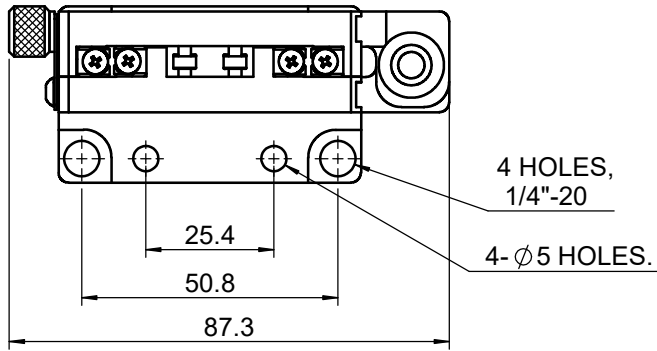

 <b>Unice E-O Services Inc.</b> No.5, Andong Rd., Chung Li District, Taoyuan City 32063, Taiwan, R.O.C.			TITLE:	
			06VTS-3	
			DWG. NO.	06VTS-3
			MATERIAL:	N/A
DRAWN	Miki	2010/12/30	SCALE:	1:2
ENG APPR.	Johnny	2010/12/30	REV	0