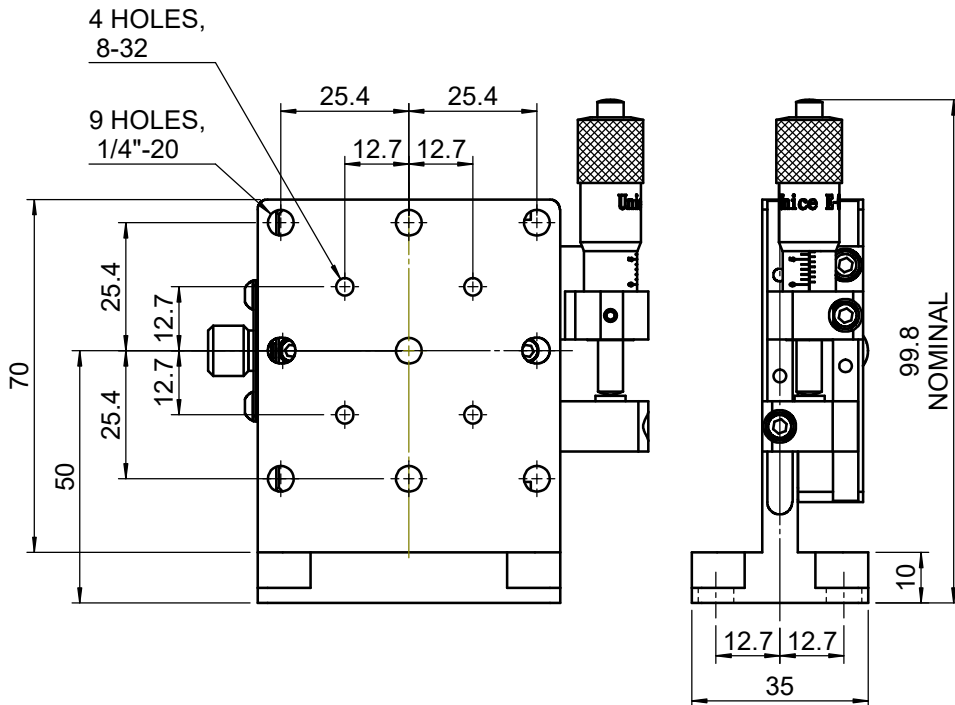

 <b>Unice E-O Services Inc.</b> No.5, Andong Rd., Chung Li District, Taoyuan City 32063, Taiwan, R.O.C.			TITLE:	
			06VTS-3	
			DWG. NO.	06VTS-3
			MATERIAL:	N/A
DRAWN	Miki	2010/12/30	SCALE:	1:2
ENG APPR.	Johnny	2010/12/30	REV	0