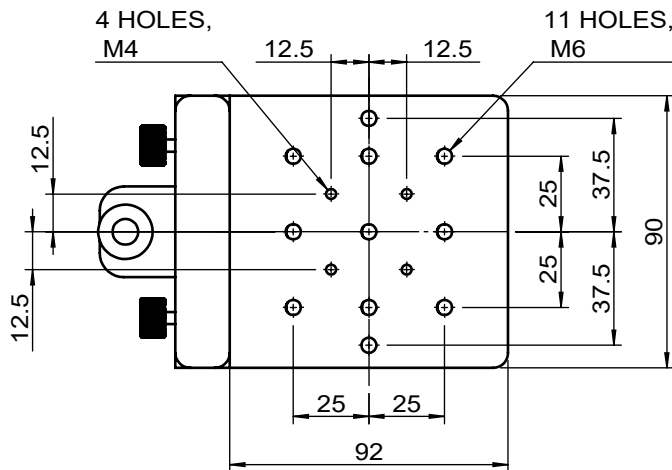

 Unice E-O Services Inc. No.5, Andong Rd., Chung Li District, Taoyuan City 32063, Taiwan, R.O.C.			TITLE: 06VTS-2M	
			DWG. NO.	06VTS-2M
			MATERIAL: N/A	
DRAWN	Ace	2022/7/25	SCALE: 1:2.5	
ENG APPR.	Johnny	2022/7/25	REV	0