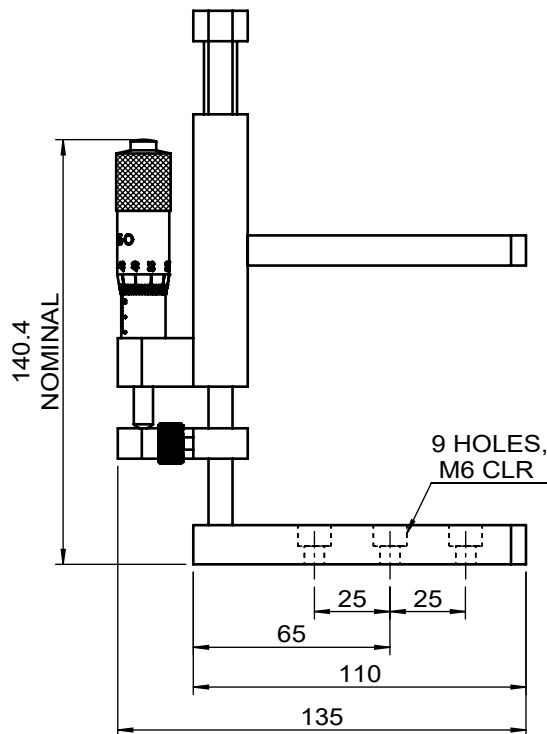

 Unice E-O Services Inc. No.5, Andong Rd., Chung Li District, Taoyuan City 32063, Taiwan, R.O.C.			TITLE: 06VTS-2M	
			DWG. NO.	06VTS-2M
			MATERIAL: N/A	
DRAWN	Ace	2022/7/25	SCALE: 1:2.5	
ENG APPR.	Johnny	2022/7/25	REV	0