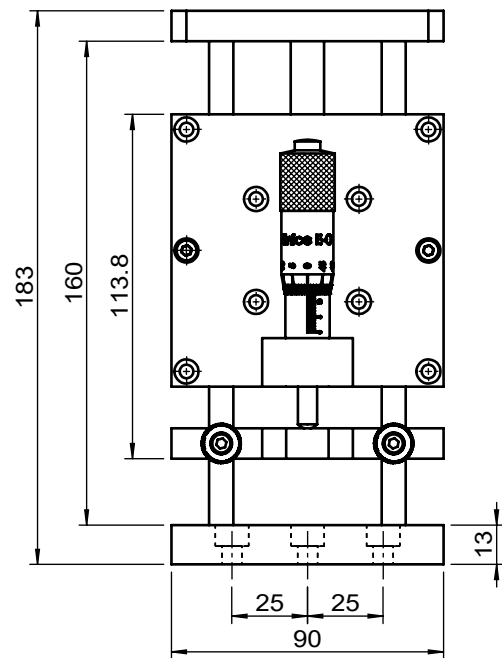

 Unice E-O Services Inc. No.5, Andong Rd., Chung Li District, Taoyuan City 32063, Taiwan, R.O.C.			TITLE: 06VTS-2M	
			DWG. NO.	06VTS-2M
			MATERIAL: N/A	
DRAWN	Ace	2022/7/25	SCALE: 1:2.5	
ENG APPR.	Johnny	2022/7/25	REV	0