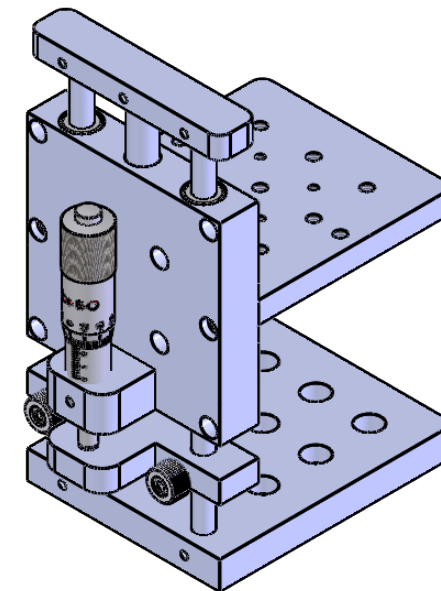

 Unice E-O Services Inc. No.5, Andong Rd., Chung Li District, Taoyuan City 32063, Taiwan, R.O.C.			TITLE: 06VTS-2M	
			DWG. NO.	06VTS-2M
			MATERIAL: N/A	
DRAWN	Ace	2022/7/25	SCALE: 1:2.5	
ENG APPR.	Johnny	2022/7/25	REV	0