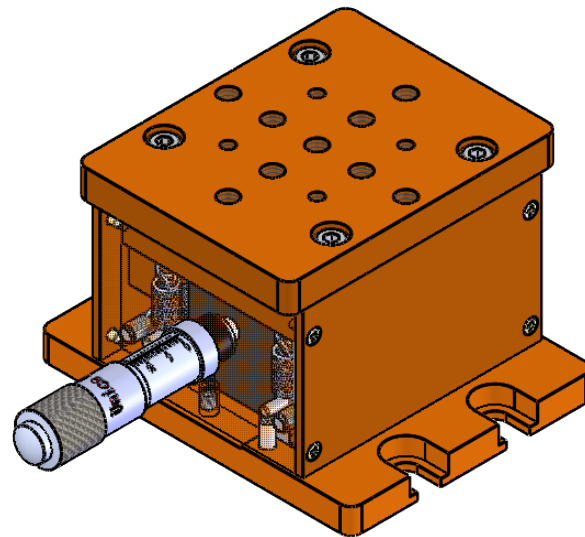

UNIT:m/m

 Unice E-O Services Inc. No.5, Andong Rd., Chung Li District, Taoyuan City 32063, Taiwan, R.O.C.			TITLE:	
			06VTS-1M	
			DWG. NO.	06VTS-1M
			MATERIAL:	N/A
DRAWN	John	2024/01/11	SCALE:	1:1.5
ENG APPR.	Johnny	2024/01/11	REV	0