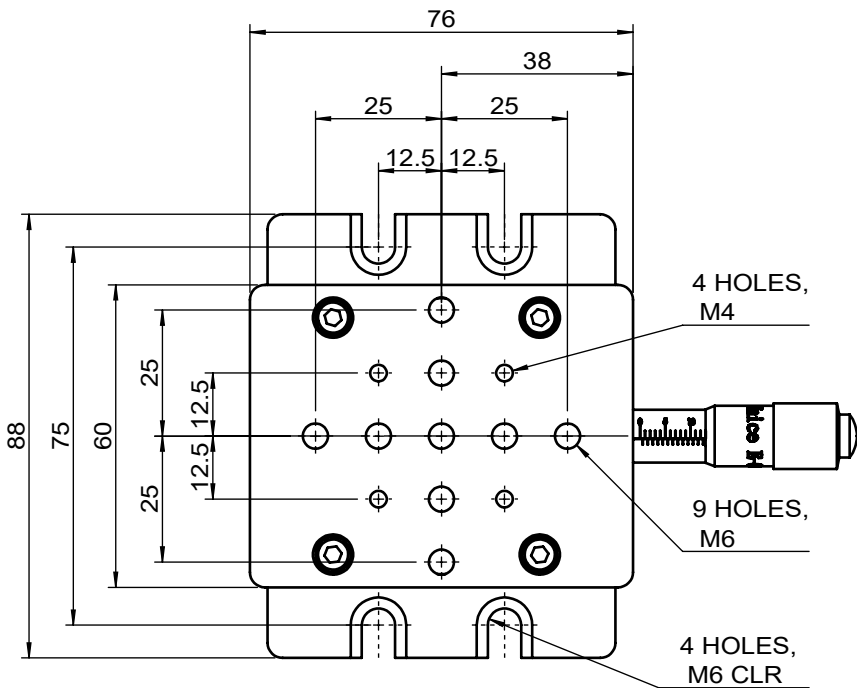

UNIT:m/m

 Unice E-O Services Inc. No.5, Andong Rd., Chung Li District, Taoyuan City 32063, Taiwan, R.O.C.			TITLE:	
			06VTS-1M	
			DWG. NO.	06VTS-1M
			MATERIAL:	N/A
DRAWN	John	2024/01/11	SCALE:	1:1.5
ENG APPR.	Johnny	2024/01/11	REV	0