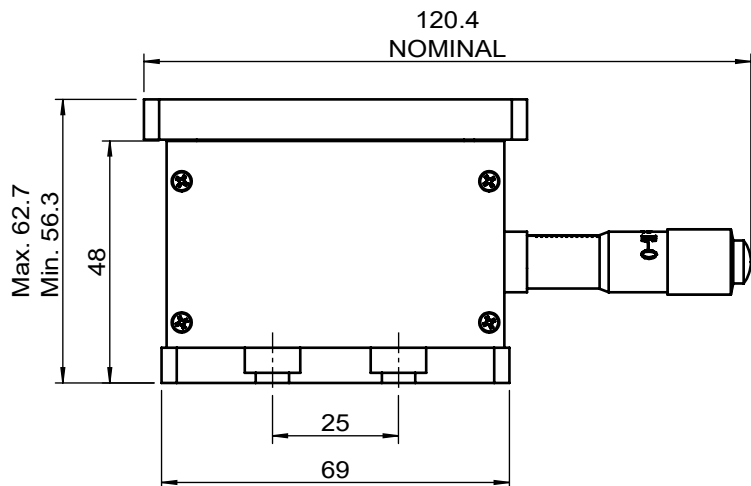

UNIT:m/m

 Unice E-O Services Inc. No.5, Andong Rd., Chung Li District, Taoyuan City 32063, Taiwan, R.O.C.			TITLE:	
			06VTS-1M	
			DWG. NO.	06VTS-1M
			MATERIAL:	N/A
DRAWN	John	2024/01/11	SCALE:	1:1.5
ENG APPR.	Johnny	2024/01/11	REV	0