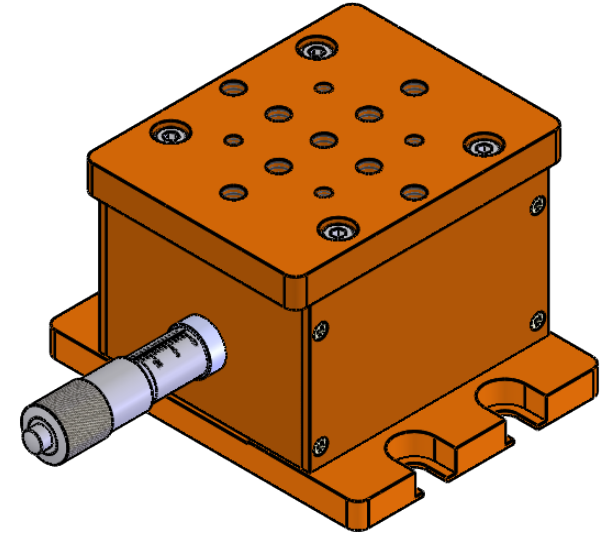

 <b>Unice E-O Services Inc.</b> No.5, Andong Rd., Chung Li District, Taoyuan City 32063, Taiwan, R.O.C.			TITLE:	
			06VTS-1	
			DWG. NO.	06VTS-1
			MATERIAL:	N/A
DRAWN	John	2024/01/11	SCALE:	1:1.5
ENG APPR.	Johnny	2024/01/11	REV	0