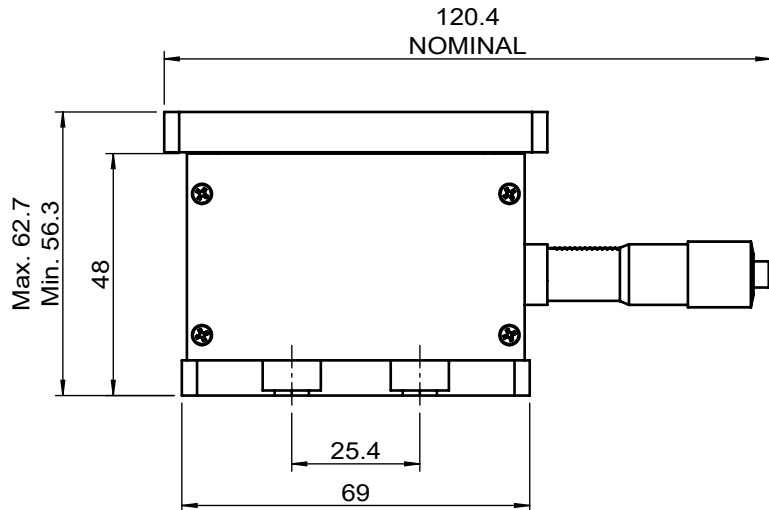

 <b>Unice E-O Services Inc.</b> No.5, Andong Rd., Chung Li District, Taoyuan City 32063, Taiwan, R.O.C.			TITLE:	
			06VTS-1	
			DWG. NO.	06VTS-1
			MATERIAL:	N/A
DRAWN	John	2024/01/11	SCALE:	1:1.5
ENG APPR.	Johnny	2024/01/11	REV	0