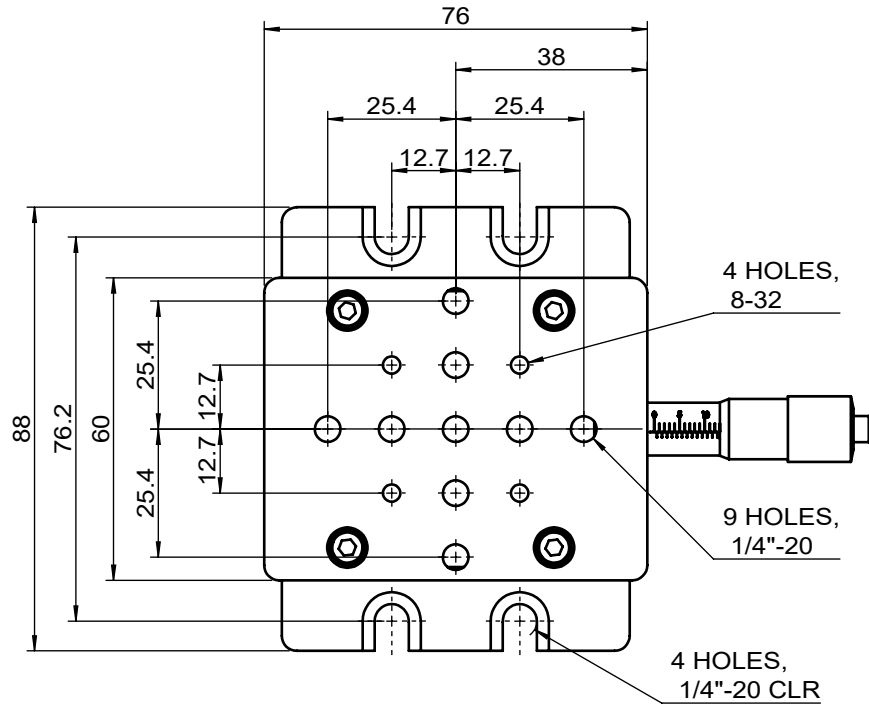

 <b>Unice E-O Services Inc.</b> No.5, Andong Rd., Chung Li District, Taoyuan City 32063, Taiwan, R.O.C.			TITLE:	
			06VTS-1	
			DWG. NO.	06VTS-1
			MATERIAL:	N/A
DRAWN	John	2024/01/11	SCALE:	1:1.5
ENG APPR.	Johnny	2024/01/11	REV	0