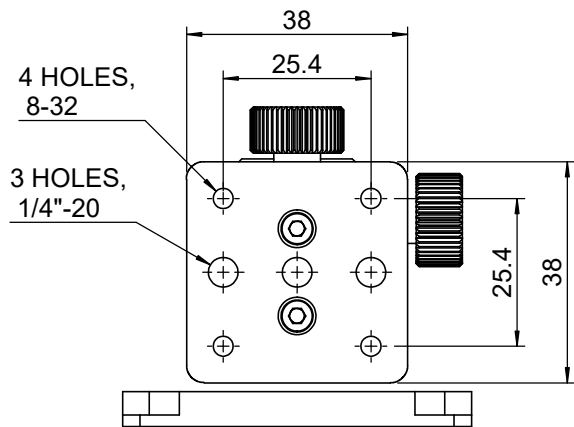

C

D

E

F

 Unice E-O Services Inc. No.5, Andong Rd., Chung Li District, Taoyuan City 32063, Taiwan, R.O.C.			TITLE:	
			06UTS-3	
			DWG. NO.	06UTS-3
			MATERIAL:	N/A
DRAWN	Yuhan	2016/5/16	SCALE:	1:1.3
ENG APPR.	Johnny	2016/5/16	REV	0