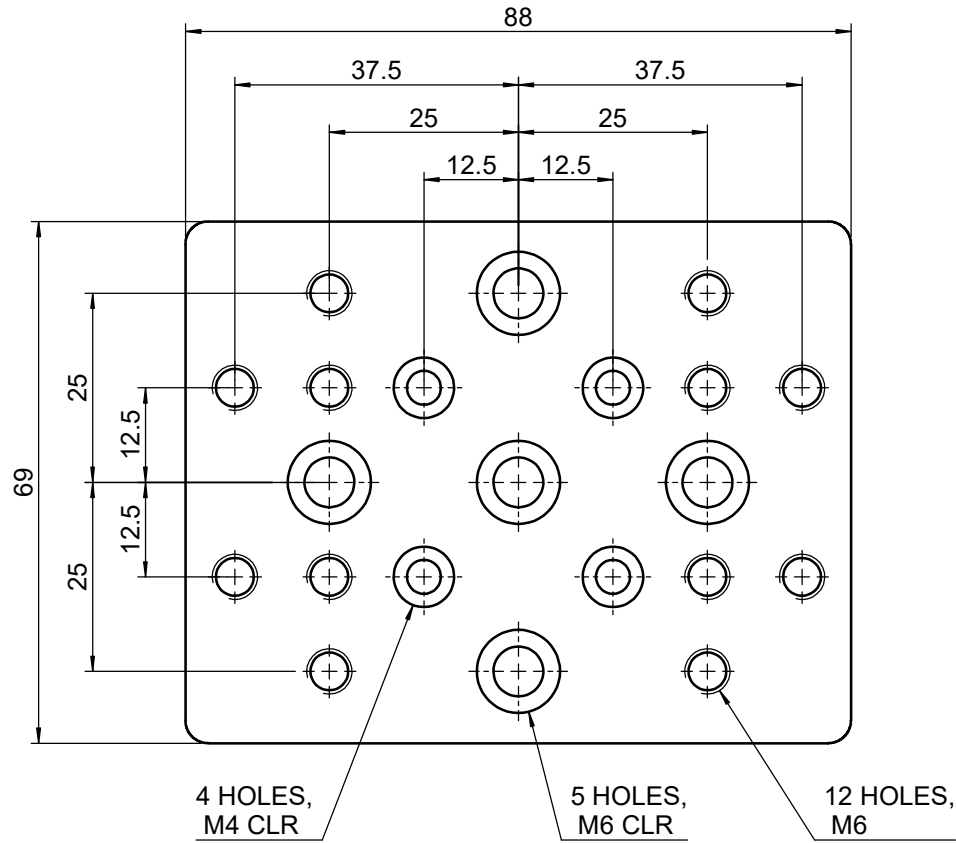

 Unice E-O Services Inc. No.5, Andong Rd., Chung Li District, Taoyuan City 32063, Taiwan, R.O.C.			TITLE: 06UAP-3M	
			DWG. NO.	06UAP-3M
MATERIAL:			N/A	
DRAWN	Sammy	2016/03/08	SCALE:	1:1
ENG APPR.	Johnny	2016/03/08	REV	0