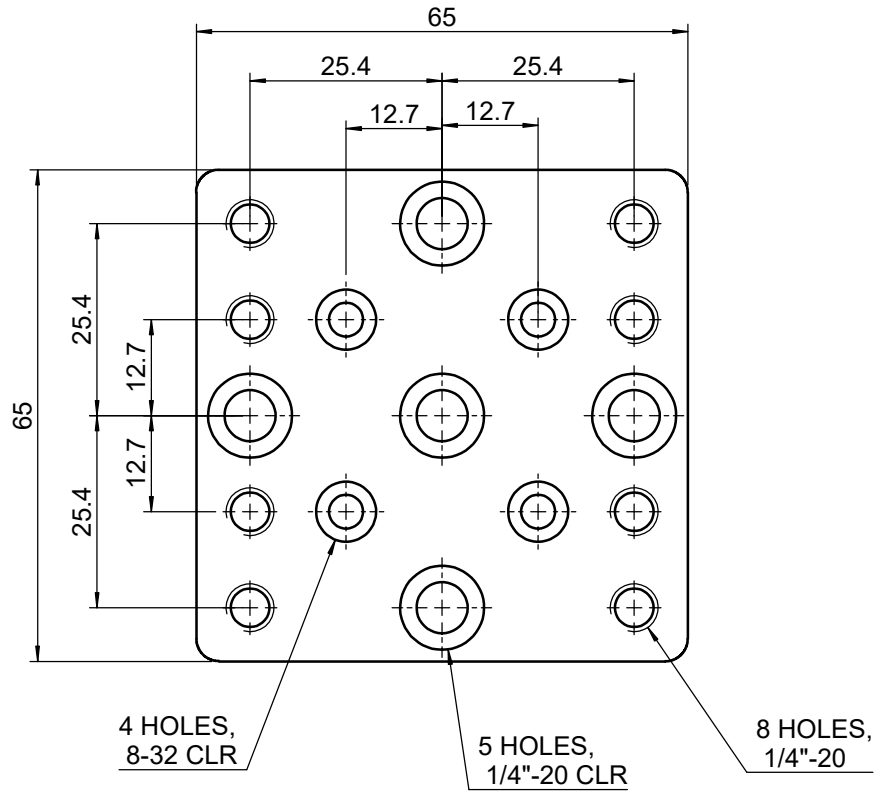

 Unice E-O Services Inc. No.5, Andong Rd., Chung Li District, Taoyuan City 32063, Taiwan, R.O.C.			TITLE: 06UAP-2	
			DWG. NO.	06UAP-2
MATERIAL:			N/A	
DRAWN	Sammy	2016/03/08	SCALE:	1:1
ENG APPR.	Johnny	2016/03/08	REV	0