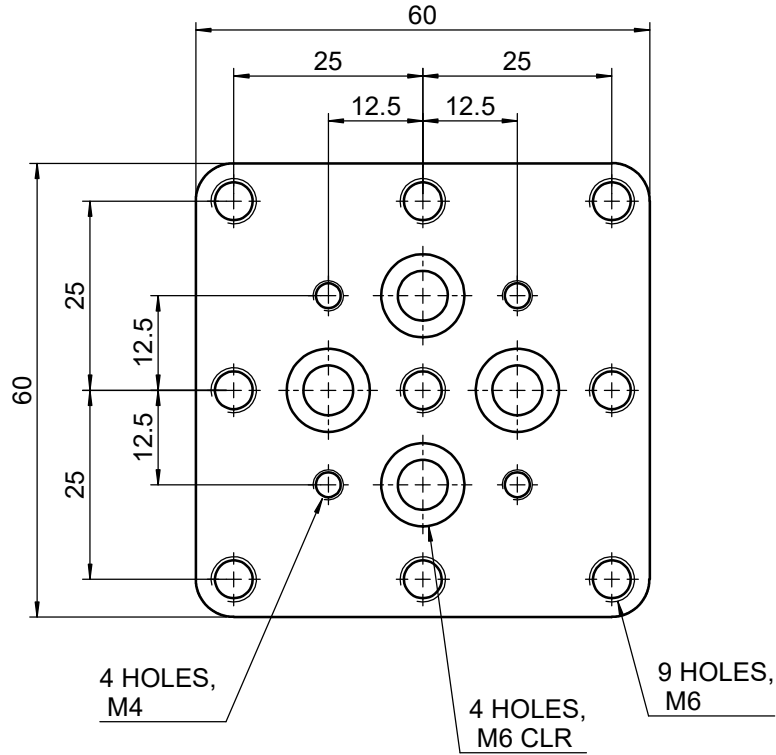

UNIT:m/m

 Unice E-O Services Inc. No.5, Andong Rd., Chung Li District, Taoyuan City 32063, Taiwan, R.O.C.			TITLE: 06UAP-1M	
			DWG. NO.	06UAP-1M
			MATERIAL: N/A	
DRAWN	Sammy	2016/03/08	SCALE: 1:1	
ENG APPR.	Johnny	2016/03/08	REV	0