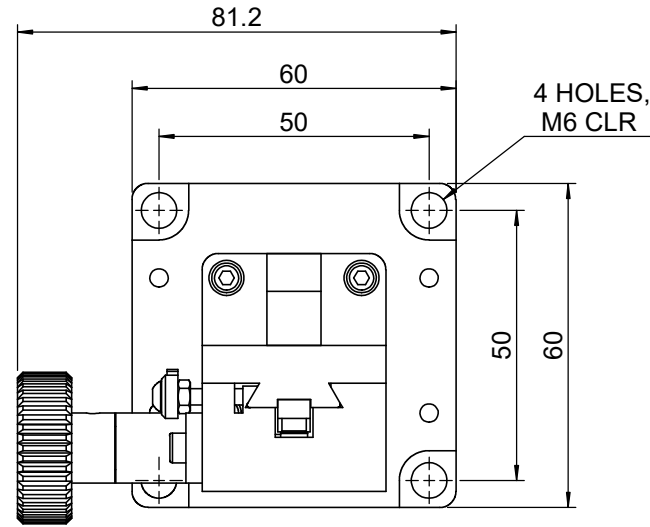

C

D

E

F

 Unice E-O Services Inc. No.5, Andong Rd., Chung Li District, Taoyuan City 32063, Taiwan, R.O.C.			TITLE: 06TTS-ZM	
			DWG. NO.	06TTS-ZM
MATERIAL:			N/A	
DRAWN	Sammy	2017/4/28	SCALE:	1:1.4
ENG APPR.	Johnny	2017/4/28	REV	0