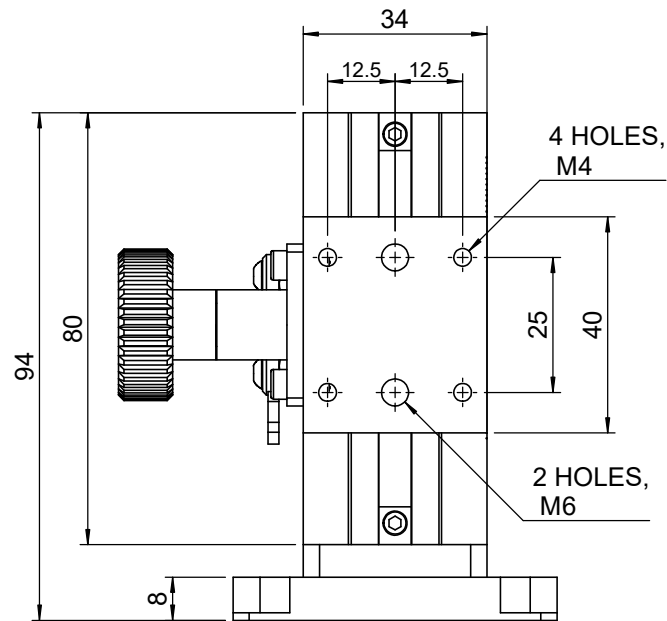

C

D

E

F

 Unice E-O Services Inc. No.5, Andong Rd., Chung Li District, Taoyuan City 32063, Taiwan, R.O.C.			TITLE: 06TTS-ZM	
			DWG. NO.	06TTS-ZM
MATERIAL:			N/A	
DRAWN	Sammy	2017/4/28	SCALE:	1:1.4
ENG APPR.	Johnny	2017/4/28	REV	0