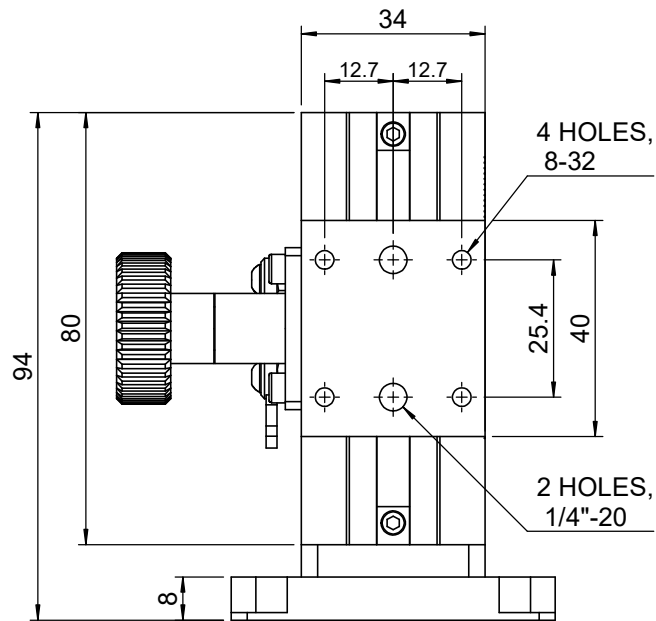

C

D

E

F

 Unice E-O Services Inc. No.5, Andong Rd., Chung Li District, Taoyuan City 32063, Taiwan, R.O.C.			TITLE: 06TTS-Z	
			DWG. NO.	06TTS-Z
			MATERIAL: N/A	
DRAWN	Sammy	2017/4/28	SCALE: 1:1.4	
ENG APPR.	Johnny	2017/4/28	REV 0	