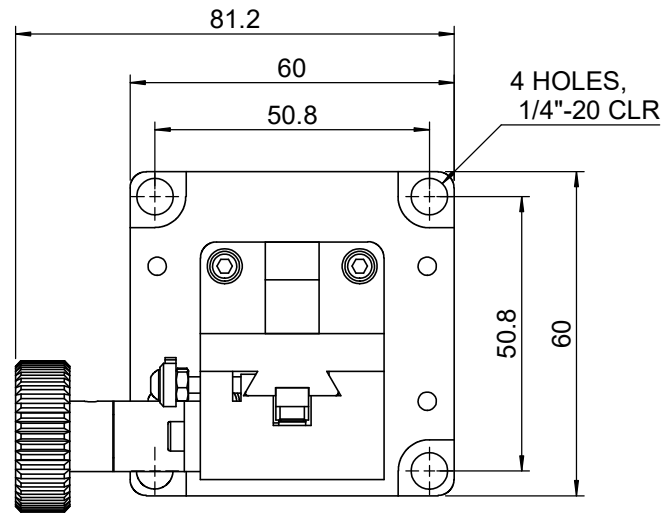

C

D

E

F

 Unice E-O Services Inc. No.5, Andong Rd., Chung Li District, Taoyuan City 32063, Taiwan, R.O.C.			TITLE: 06TTS-Z	
			DWG. NO.	06TTS-Z
			MATERIAL: N/A	
DRAWN	Sammy	2017/4/28	SCALE: 1:1.4	
ENG APPR.	Johnny	2017/4/28	REV 0	