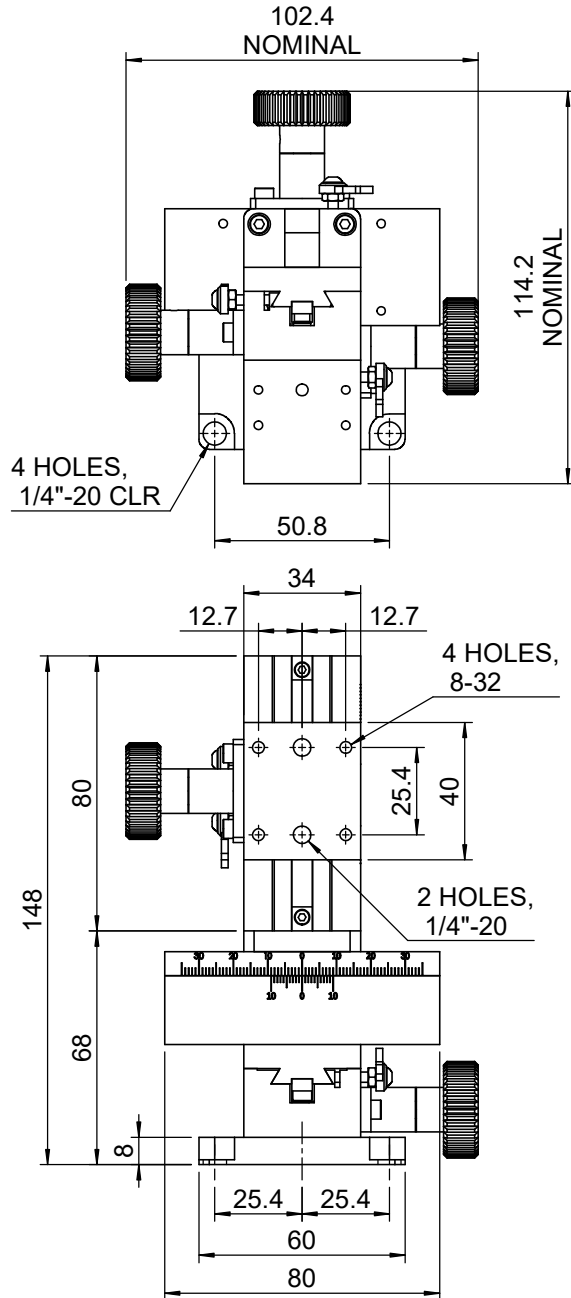

 <b>Unice E-O Services Inc.</b> No.5, Andong Rd., Chung Li District, Taoyuan City 32063, Taiwan, R.O.C.			TITLE:	
			06TTS-3	
			DWG. NO.	06TTS-3
			MATERIAL:	N/A
DRAWN	Sammy	2017/4/28	SCALE:	1:2.2
ENG APPR.	Johnny	2017/4/28	REV	0