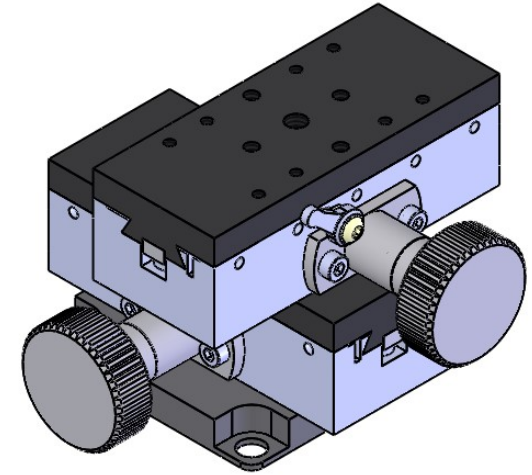

 Unice E-O Services Inc. No.5, Andong Rd., Chung Li District, Taoyuan City 32063, Taiwan, R.O.C.			TITLE:	
			06TTS-2M	
			DWG. NO.	06TTS-2M
			MATERIAL:	N/A
DRAWN	Sammy	2017/2/2	SCALE:	1:1.5
ENG APPR.	Johnny	2017/2/2	REV	0