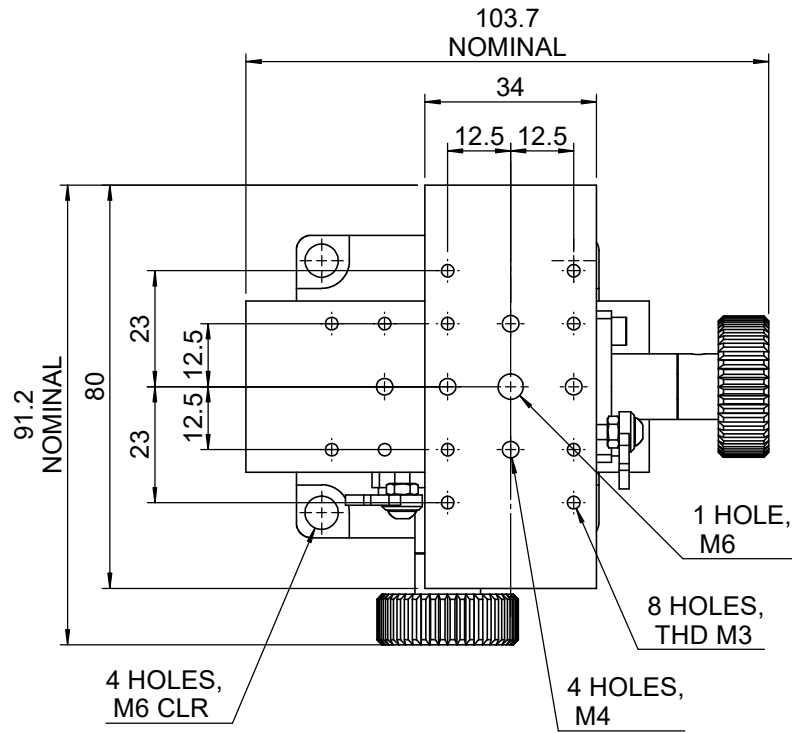

 Unice E-O Services Inc. No.5, Andong Rd., Chung Li District, Taoyuan City 32063, Taiwan, R.O.C.			TITLE:	
			06TTS-2M	
			DWG. NO.	06TTS-2M
			MATERIAL:	N/A
DRAWN	Sammy	2017/2/2	SCALE:	1:1.5
ENG APPR.	Johnny	2017/2/2	REV	0