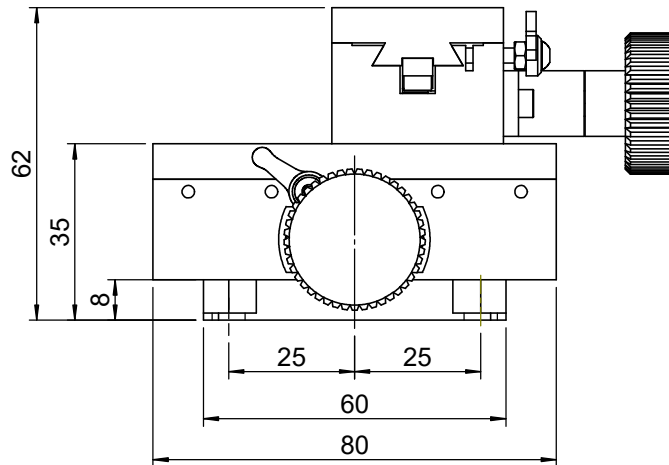

 Unice E-O Services Inc. No.5, Andong Rd., Chung Li District, Taoyuan City 32063, Taiwan, R.O.C.			TITLE:	
			06TTS-2M	
			DWG. NO.	06TTS-2M
			MATERIAL:	N/A
DRAWN	Sammy	2017/2/2	SCALE:	1:1.5
ENG APPR.	Johnny	2017/2/2	REV	0