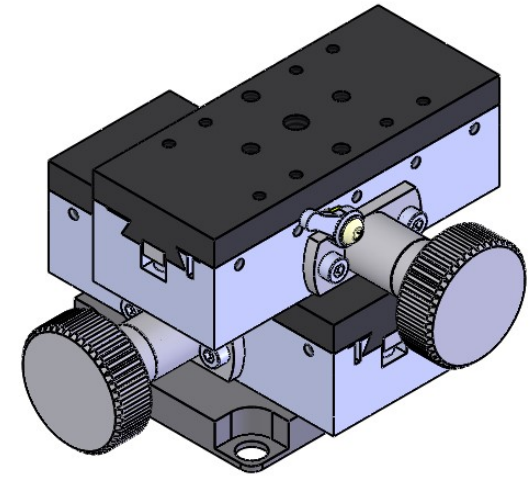

 Unice E-O Services Inc. No.5, Andong Rd., Chung Li District, Taoyuan City 32063, Taiwan, R.O.C.			TITLE: 06TTS-2	
			DWG. NO.	06TTS-2
			MATERIAL: N/A	
DRAWN	Sammy	2017/2/3	SCALE:	1:1.5
ENG APPR.	Johnny	2017/2/3	REV	0