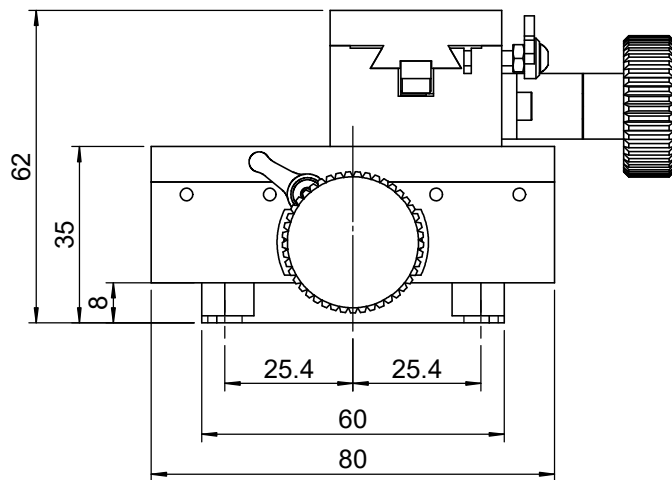

 Unice E-O Services Inc. No.5, Andong Rd., Chung Li District, Taoyuan City 32063, Taiwan, R.O.C.			TITLE: 06TTS-2	
			DWG. NO.	06TTS-2
			MATERIAL: N/A	
DRAWN	Sammy	2017/2/3	SCALE:	1:1.5
ENG APPR.	Johnny	2017/2/3	REV	0