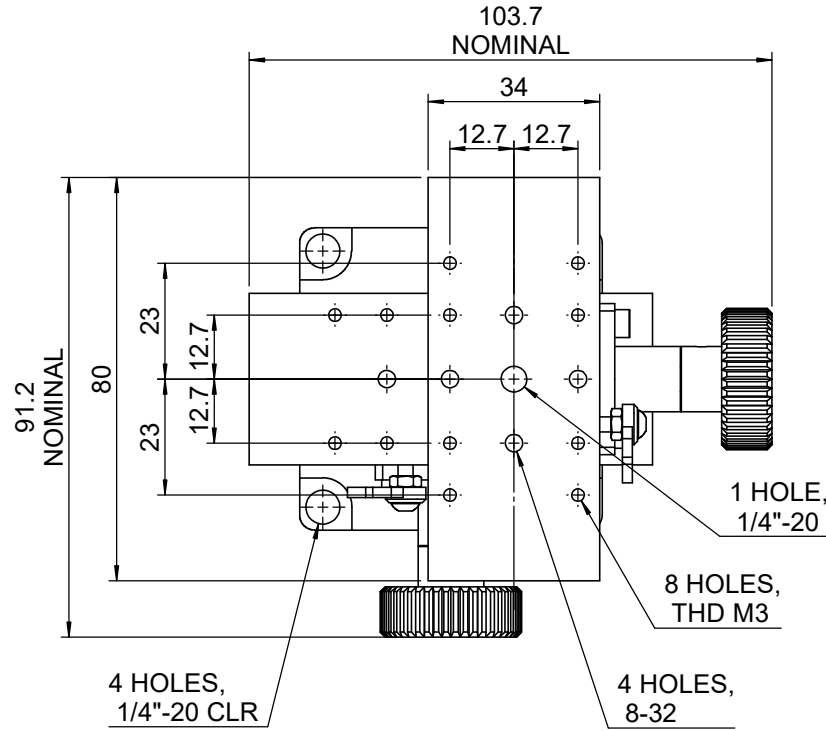

 Unice E-O Services Inc. No.5, Andong Rd., Chung Li District, Taoyuan City 32063, Taiwan, R.O.C.			TITLE: 06TTS-2	
			DWG. NO.	06TTS-2
			MATERIAL: N/A	
DRAWN	Sammy	2017/2/3	SCALE:	1:1.5
ENG APPR.	Johnny	2017/2/3	REV	0