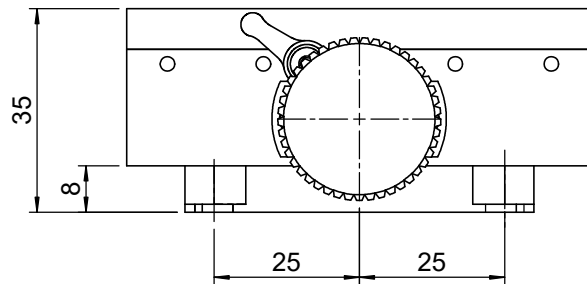

 Unice E-O Services Inc. No.5, Andong Rd., Chung Li District, Taoyuan City 32063, Taiwan, R.O.C.			TITLE: 06TTS-1M	
			DWG. NO.	06TTS-1M
			MATERIAL: N/A	
DRAWN	Sammy	2017/2/6	SCALE: 1:1.3	
ENG APPR.	Johnny	2017/2/6	REV 0	