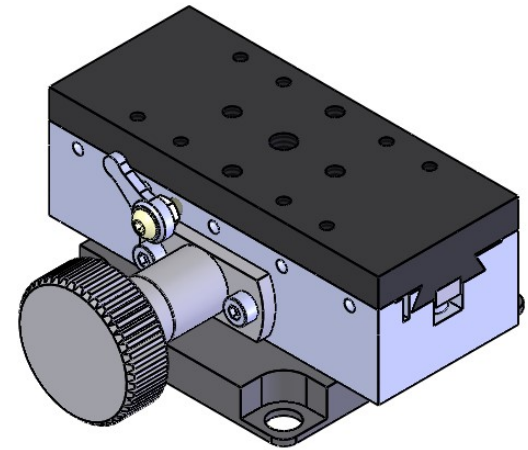

 Unice E-O Services Inc. No.5, Andong Rd., Chung Li District, Taoyuan City 32063, Taiwan, R.O.C.			TITLE: 06TTS-1M	
			DWG. NO.	06TTS-1M
			MATERIAL: N/A	
DRAWN	Sammy	2017/2/6	SCALE: 1:1.3	
ENG APPR.	Johnny	2017/2/6	REV 0	