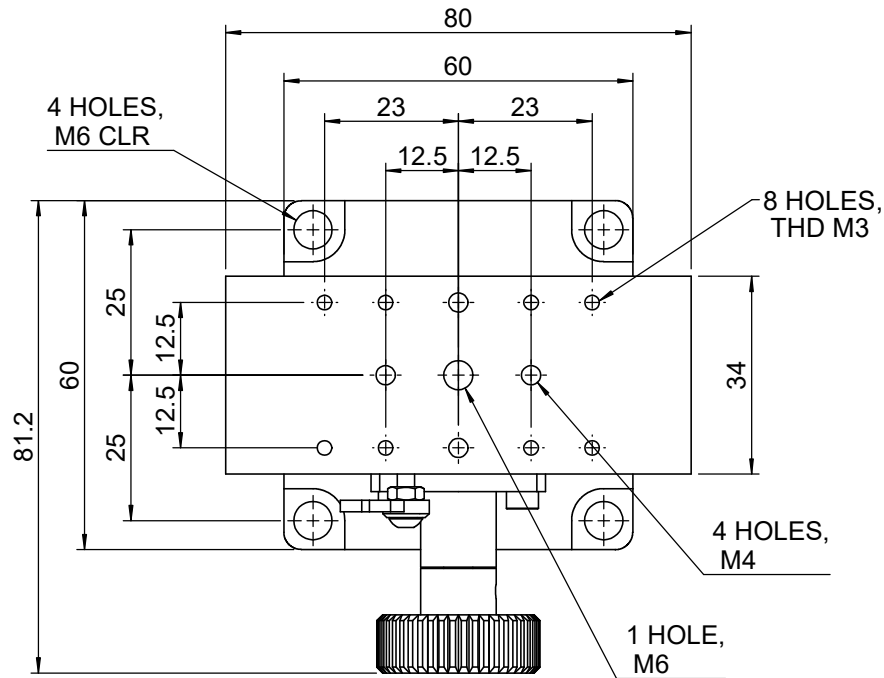

 Unice E-O Services Inc. No.5, Andong Rd., Chung Li District, Taoyuan City 32063, Taiwan, R.O.C.			TITLE: 06TTS-1M	
			DWG. NO.	06TTS-1M
			MATERIAL: N/A	
DRAWN	Sammy	2017/2/6	SCALE: 1:1.3	
ENG APPR.	Johnny	2017/2/6	REV 0	