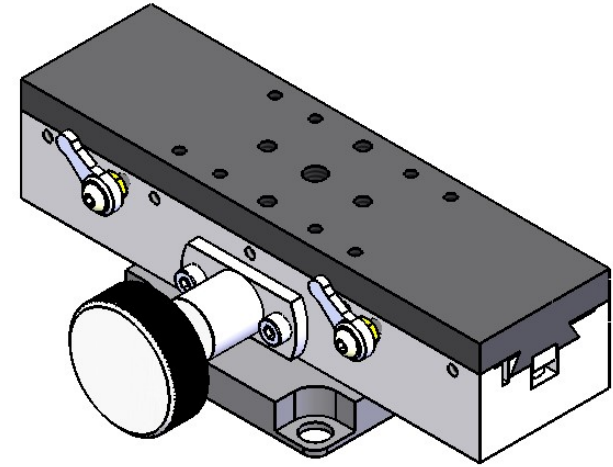

 <b>Unice E-O Services Inc.</b> No.5, Andong Rd., Chung Li District, Taoyuan City 32063, Taiwan, R.O.C.			TITLE: 06TTS-100M	
			DWG. NO.	06TTS-100M
MATERIAL:			N/A	
DRAWN	Sammy	2017/02/06	SCALE:	1:1.4
ENG APPR.	Johnny	2017/02/06	REV	0