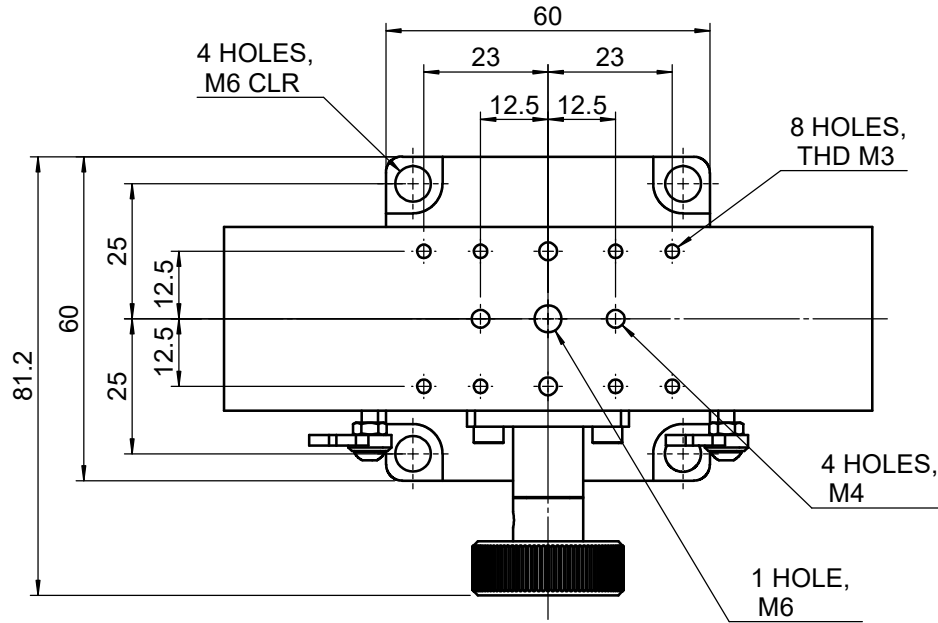

 <b>Unice E-O Services Inc.</b> No.5, Andong Rd., Chung Li District, Taoyuan City 32063, Taiwan, R.O.C.			TITLE: 06TTS-100M	
			DWG. NO.	06TTS-100M
MATERIAL:			N/A	
DRAWN	Sammy	2017/02/06	SCALE:	1:1.4
ENG APPR.	Johnny	2017/02/06	REV	0