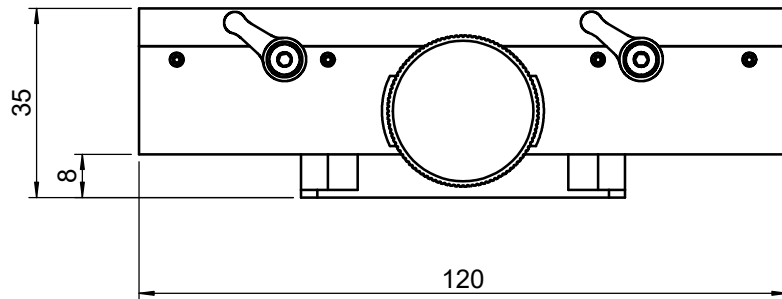

 <b>Unice E-O Services Inc.</b> No.5, Andong Rd., Chung Li District, Taoyuan City 32063, Taiwan, R.O.C.			TITLE: 06TTS-100M	
			DWG. NO.	06TTS-100M
MATERIAL:			N/A	
DRAWN	Sammy	2017/02/06	SCALE:	1:1.4
ENG APPR.	Johnny	2017/02/06	REV	0