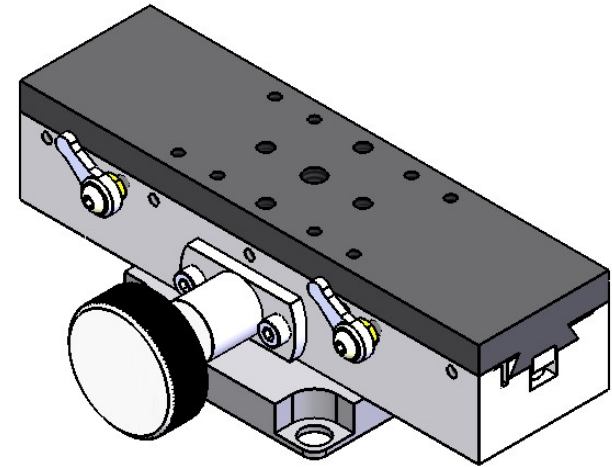

 <b>Unice E-O Services Inc.</b> No.5, Andong Rd., Chung Li District, Taoyuan City 32063, Taiwan, R.O.C.			TITLE: 06TTS-100	
			DWG. NO.	06TTS-100
MATERIAL: N/A			SCALE: 1:1.4	
DRAWN	Sammy	2017/02/06	REV	0
ENG APPR.	Johnny	2017/02/06		