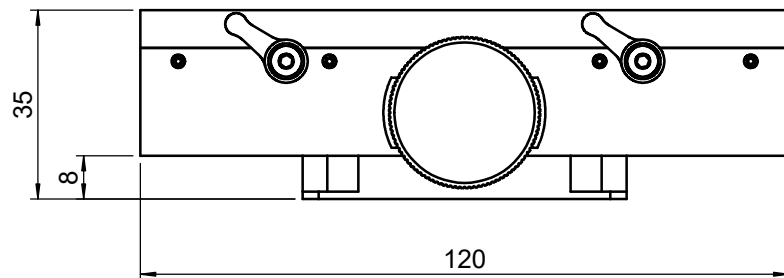

 <b>Unice E-O Services Inc.</b> No.5, Andong Rd., Chung Li District, Taoyuan City 32063, Taiwan, R.O.C.			TITLE: 06TTS-100	
			DWG. NO.	06TTS-100
MATERIAL: N/A			SCALE: 1:1.4	
DRAWN	Sammy	2017/02/06	REV	0
ENG APPR.	Johnny	2017/02/06		