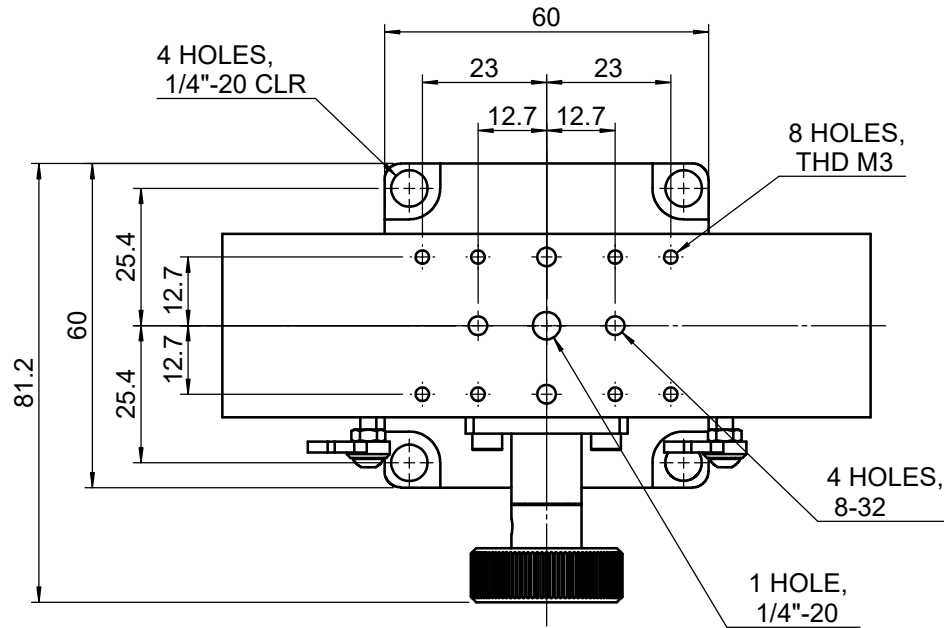

 <b>Unice E-O Services Inc.</b> No.5, Andong Rd., Chung Li District, Taoyuan City 32063, Taiwan, R.O.C.			TITLE: 06TTS-100	
			DWG. NO.	06TTS-100
MATERIAL: N/A			SCALE: 1:1.4	
DRAWN	Sammy	2017/02/06	REV	0
ENG APPR.	Johnny	2017/02/06		