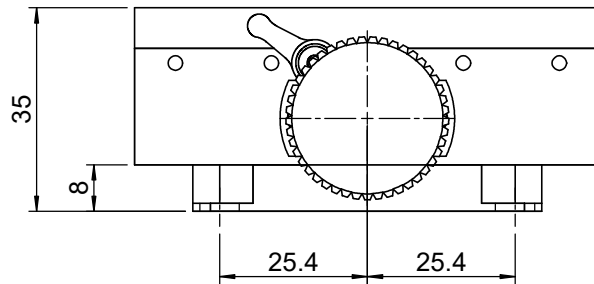

 <b>Unice E-O Services Inc.</b> No.5, Andong Rd., Chung Li District, Taoyuan City 32063, Taiwan, R.O.C.			TITLE: 06TTS-1	
			DWG. NO.	06TTS-1
			MATERIAL: N/A	
DRAWN	Sammy	2017/2/6	SCALE: 1:1.3	
ENG APPR.	Johnny	2017/2/6	REV	0