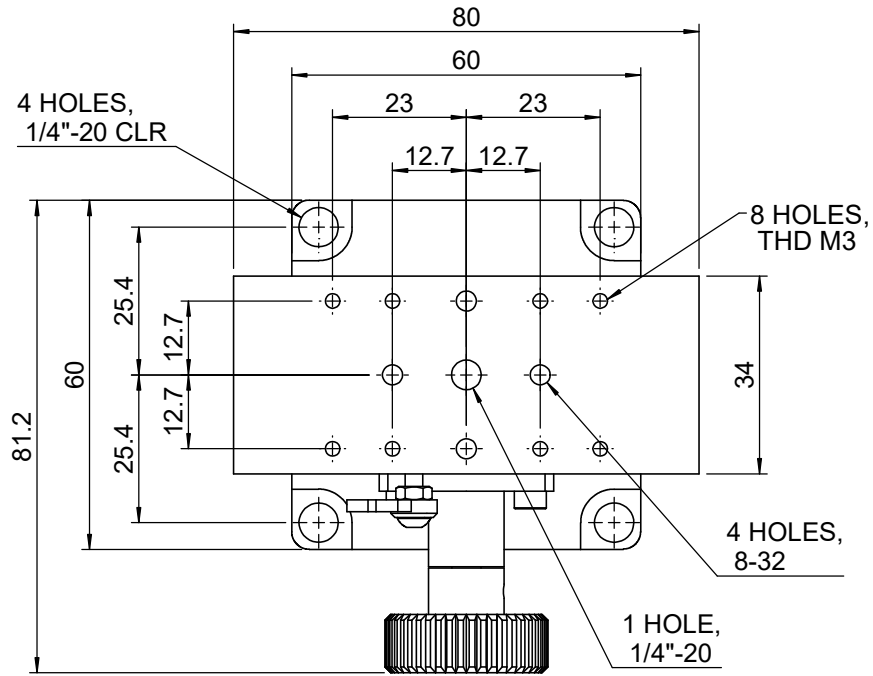

 <b>Unice E-O Services Inc.</b> No.5, Andong Rd., Chung Li District, Taoyuan City 32063, Taiwan, R.O.C.			TITLE: 06TTS-1	
			DWG. NO.	06TTS-1
			MATERIAL: N/A	
DRAWN	Sammy	2017/2/6	SCALE: 1:1.3	
ENG APPR.	Johnny	2017/2/6	REV	0