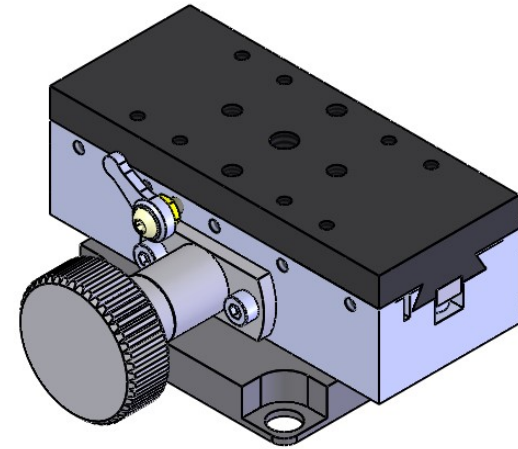

 <b>Unice E-O Services Inc.</b> No.5, Andong Rd., Chung Li District, Taoyuan City 32063, Taiwan, R.O.C.			TITLE: 06TTS-1	
			DWG. NO.	06TTS-1
			MATERIAL: N/A	
DRAWN	Sammy	2017/2/6	SCALE: 1:1.3	
ENG APPR.	Johnny	2017/2/6	REV	0