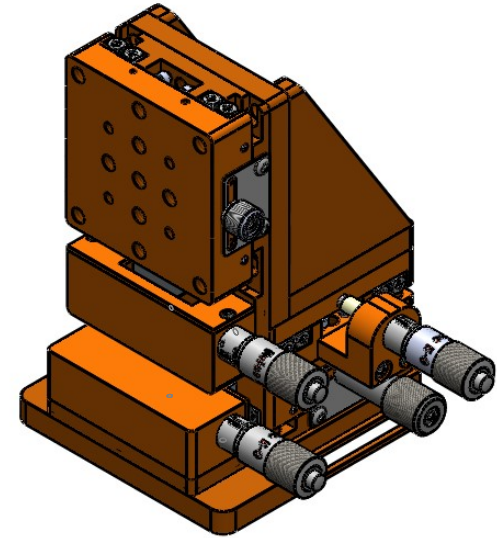

 Unice E-O Services Inc. No.5, Andong Rd., Chung Li District, Taoyuan City 32063, Taiwan, R.O.C.			TITLE: 06TSS-3RM	
			DWG. NO.	06TSS-3RM
MATERIAL:			N/A	
DRAWN	Sammy	2015/6/26	SCALE:	1:2.2
ENG APPR.	Johnny	2015/6/26	REV	0