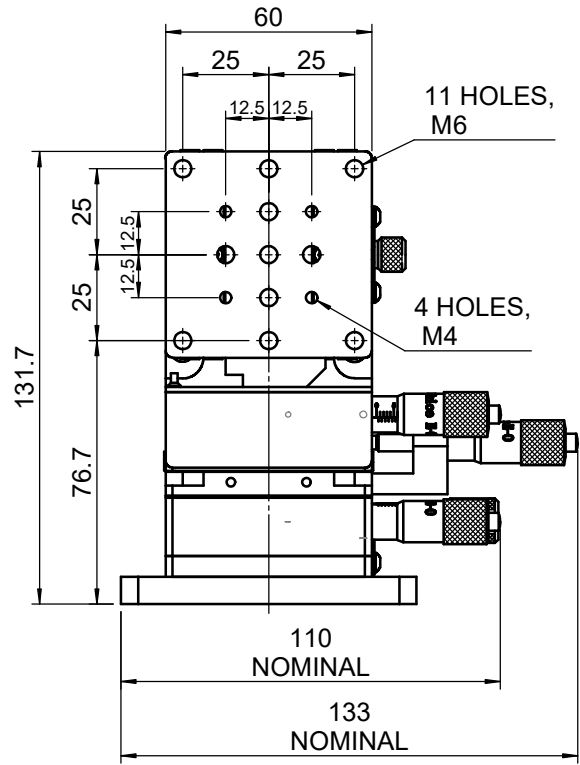

 Unice E-O Services Inc. No.5, Andong Rd., Chung Li District, Taoyuan City 32063, Taiwan, R.O.C.			TITLE: 06TSS-3RM	
			DWG. NO.	06TSS-3RM
MATERIAL:			N/A	
DRAWN	Sammy	2015/6/26	SCALE:	1:2.2
ENG APPR.	Johnny	2015/6/26	REV	0