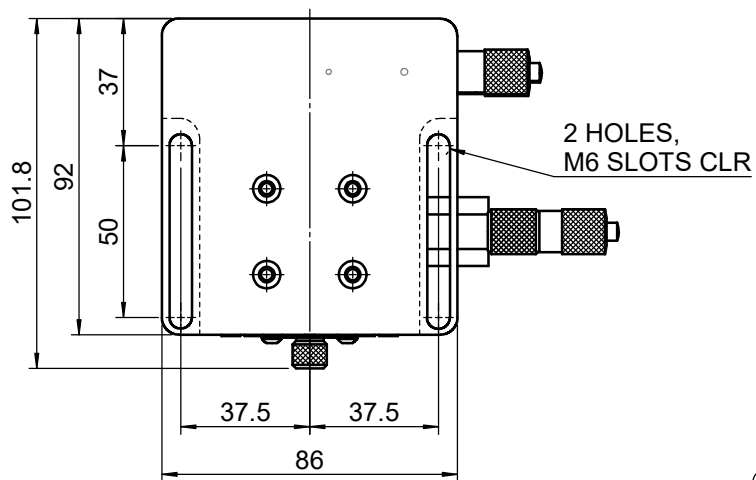

 Unice E-O Services Inc. No.5, Andong Rd., Chung Li District, Taoyuan City 32063, Taiwan, R.O.C.			TITLE: 06TSS-3RM	
			DWG. NO.	06TSS-3RM
MATERIAL:			N/A	
DRAWN	Sammy	2015/6/26	SCALE:	1:2.2
ENG APPR.	Johnny	2015/6/26	REV	0