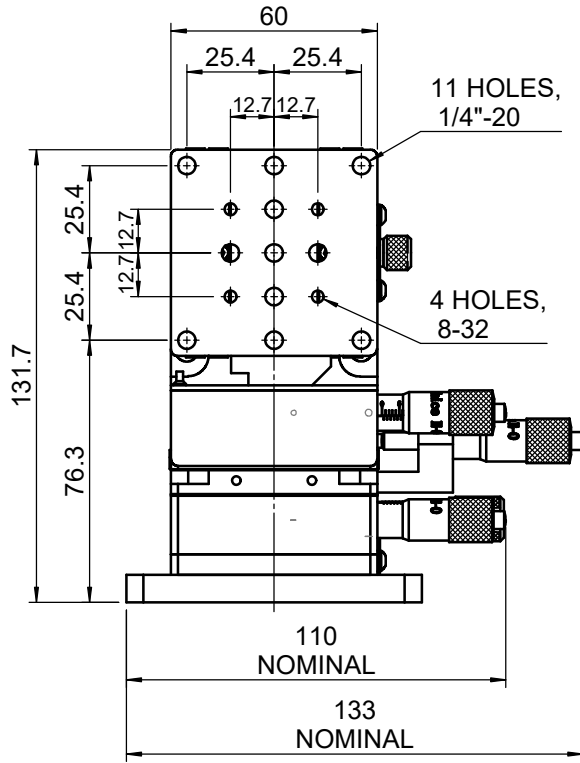

A  
B  
C  
D  
E  
F

A  
B  
C  
D  
E  
F

 <b>Unice E-O Services Inc.</b> No.5, Andong Rd., Chung Li District, Taoyuan City 32063, Taiwan, R.O.C.			TITLE: 06TSS-3R	
			DWG. NO.	06TSS-3R
MATERIAL:			N/A	
DRAWN	Sammy	2015/6/26	SCALE:	1:2.2
ENG APPR.	Johnny	2015/6/26	REV	0

1 2 3 4 5 6 7 8