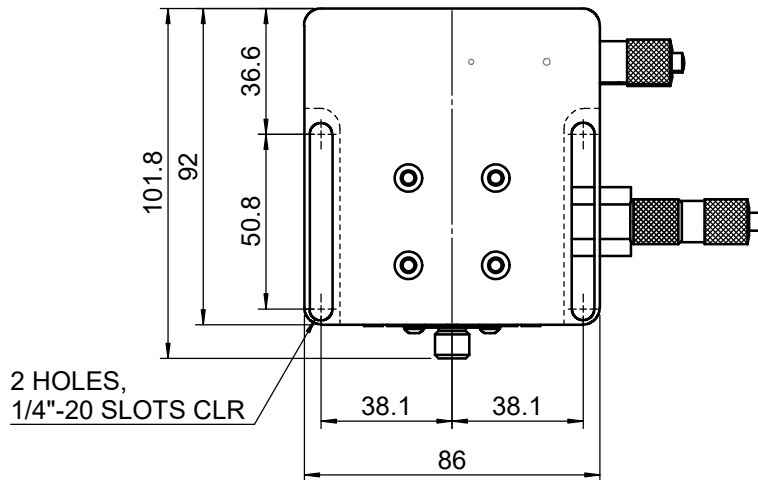

A  
B  
C  
D  
E  
F

A  
B  
C  
D  
E  
F

 <b>Unice E-O Services Inc.</b> No.5, Andong Rd., Chung Li District, Taoyuan City 32063, Taiwan, R.O.C.			TITLE: 06TSS-3R	
			DWG. NO.	06TSS-3R
MATERIAL:			N/A	
DRAWN	Sammy	2015/6/26	SCALE:	1:2.2
ENG APPR.	Johnny	2015/6/26	REV	0