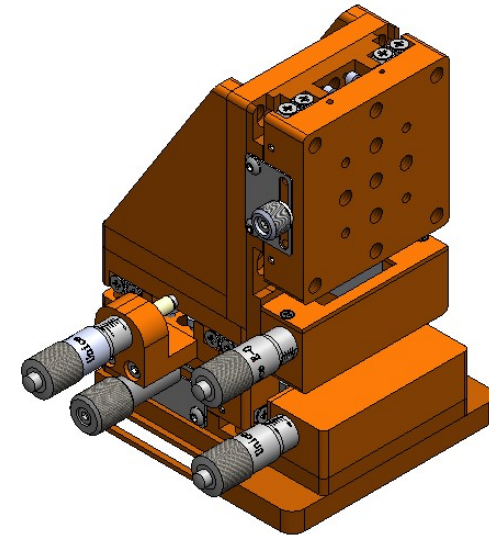

 Unice E-O Services Inc. No.5, Andong Rd., Chung Li District, Taoyuan City 32063, Taiwan, R.O.C.			TITLE:	
			06TSS-3LM	
			DWG. NO.	06TSS-3LM
			MATERIAL:	N/A
DRAWN	Sammy	2015/6/26	SCALE:	1:2.2
ENG APPR.	Johnny	2015/6/26	REV	0