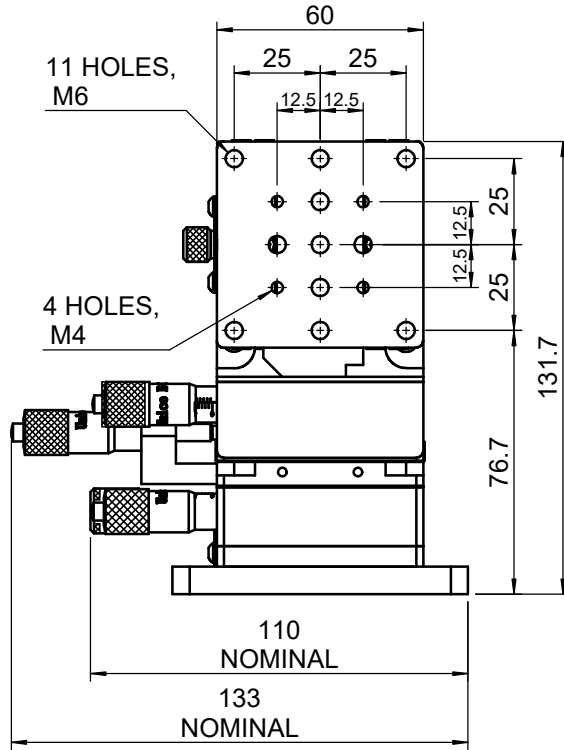

 Unice E-O Services Inc. No.5, Andong Rd., Chung Li District, Taoyuan City 32063, Taiwan, R.O.C.			TITLE:	
			06TSS-3LM	
			DWG. NO.	06TSS-3LM
			MATERIAL:	N/A
DRAWN	Sammy	2015/6/26	SCALE:	1:2.2
ENG APPR.	Johnny	2015/6/26	REV	0