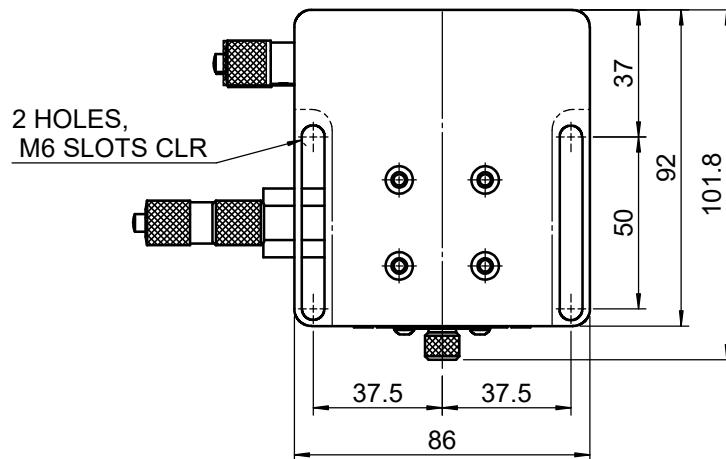

 Unice E-O Services Inc. No.5, Andong Rd., Chung Li District, Taoyuan City 32063, Taiwan, R.O.C.			TITLE:	
			06TSS-3LM	
			DWG. NO.	06TSS-3LM
			MATERIAL:	N/A
DRAWN	Sammy	2015/6/26	SCALE:	1:2.2
ENG APPR.	Johnny	2015/6/26	REV	0