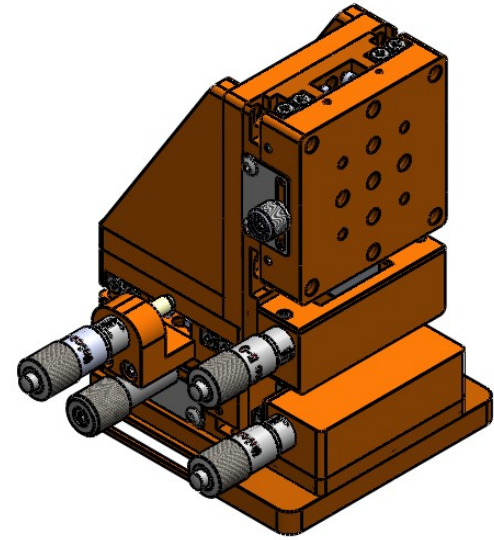

 Unice E-O Services Inc. No.5, Andong Rd., Chung Li District, Taoyuan City 32063, Taiwan, R.O.C.			TITLE:	
			06TSS-3L	
			DWG. NO.	06TSS-3L
			MATERIAL:	N/A
DRAWN	Sammy	2015/6/26	SCALE:	1:2.2
ENG APPR.	Johnny	2015/6/26	REV	0