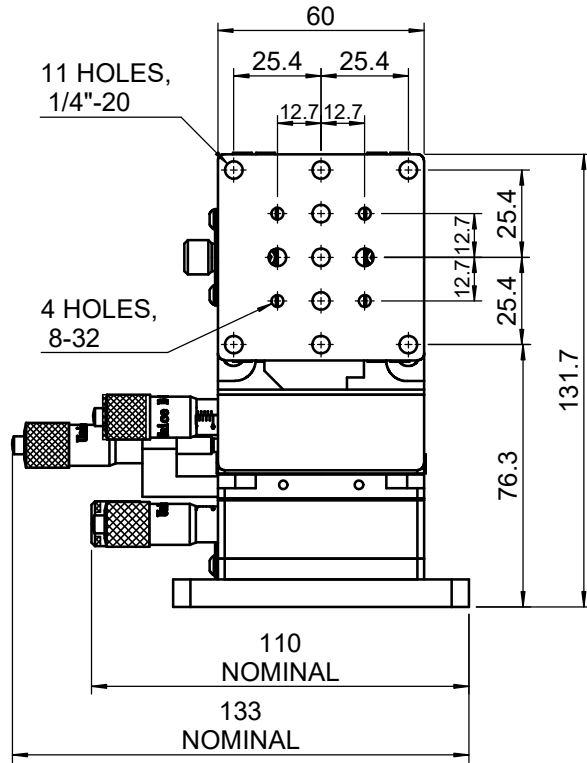

 Unice E-O Services Inc. No.5, Andong Rd., Chung Li District, Taoyuan City 32063, Taiwan, R.O.C.			TITLE:	
			06TSS-3L	
			DWG. NO.	06TSS-3L
			MATERIAL:	N/A
DRAWN	Sammy	2015/6/26	SCALE:	1:2.2
ENG APPR.	Johnny	2015/6/26	REV	0