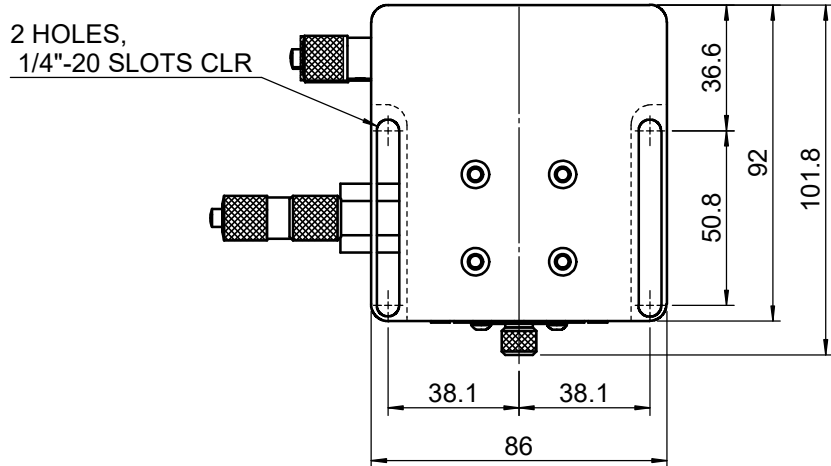

 Unice E-O Services Inc. No.5, Andong Rd., Chung Li District, Taoyuan City 32063, Taiwan, R.O.C.			TITLE:	
			06TSS-3L	
			DWG. NO.	06TSS-3L
			MATERIAL:	N/A
DRAWN	Sammy	2015/6/26	SCALE:	1:2.2
ENG APPR.	Johnny	2015/6/26	REV	0